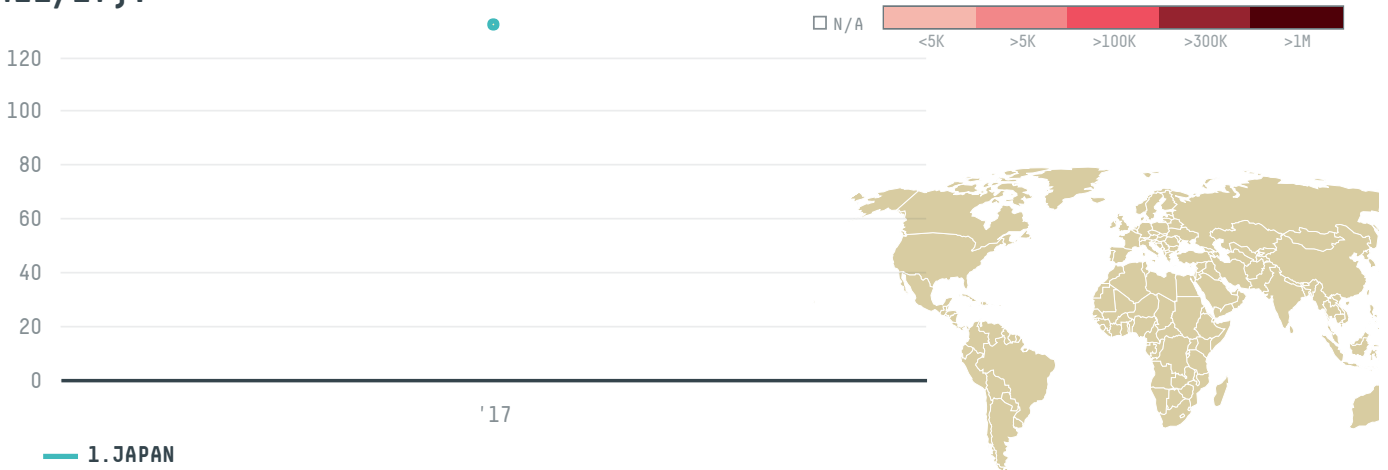

mitsui & co ltd (VL-3421/17)

ACTIVITY

Importer

COMMODITY

Coffee

COUNTRY

Brazil

YEAR

2017

MITSUI & CO LTD (VL-3421/17) was the 516th largest importer of coffee from BRAZIL in 2017, accounting for 132 tons. As an importer, MITSUI & CO LTD (VL-3421/17) sources from 1 municipalities, or 0% of the coffee production municipalities. The main destination of the coffee imported by MITSUI & CO LTD (VL-3421/17) is JAPAN, accounting for 100% of the total.

TOP DESTINATION COUNTRIES OF COFFEE IMPORTED BY MITSUI & CO LTD (VL-3421/17):