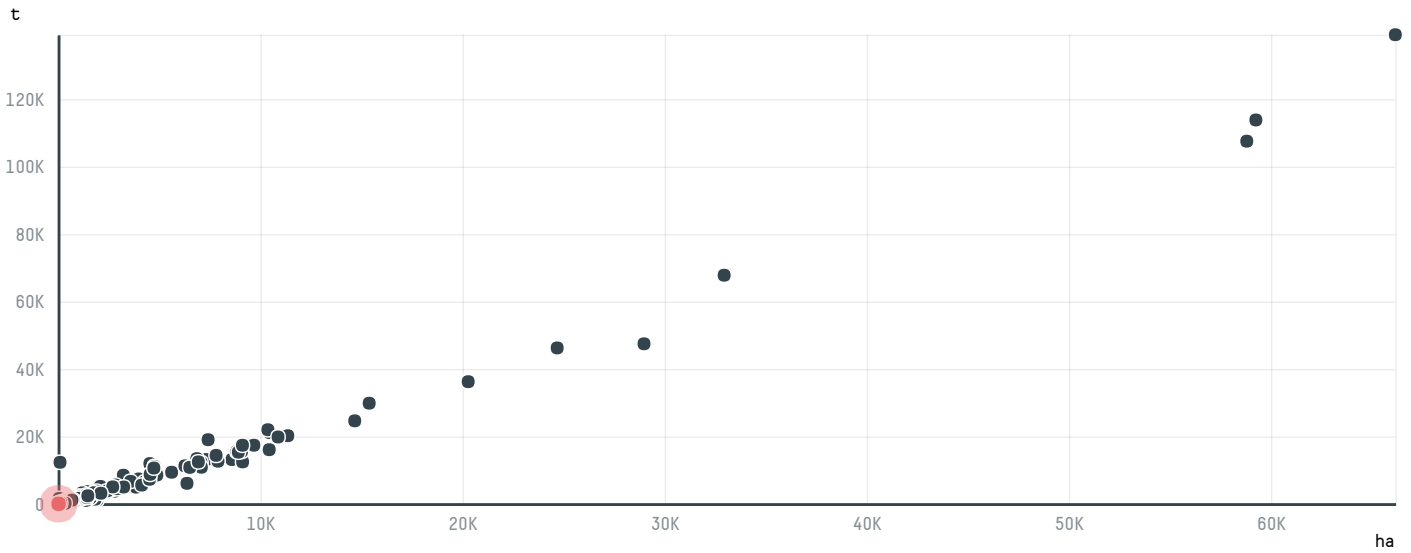

TOP DESTINATION COUNTRIES OF COFFEE IMPORTED BY ECOM AGROINDUSTRIAL CORP. LTD (EC-106/16):

Legend: N/A, <5K, >5K, >100K, >300K, >1M

COMPARING COMPANIES IMPORTING COFFEE FROM BRAZIL IN 2016

Trase is a partnership between