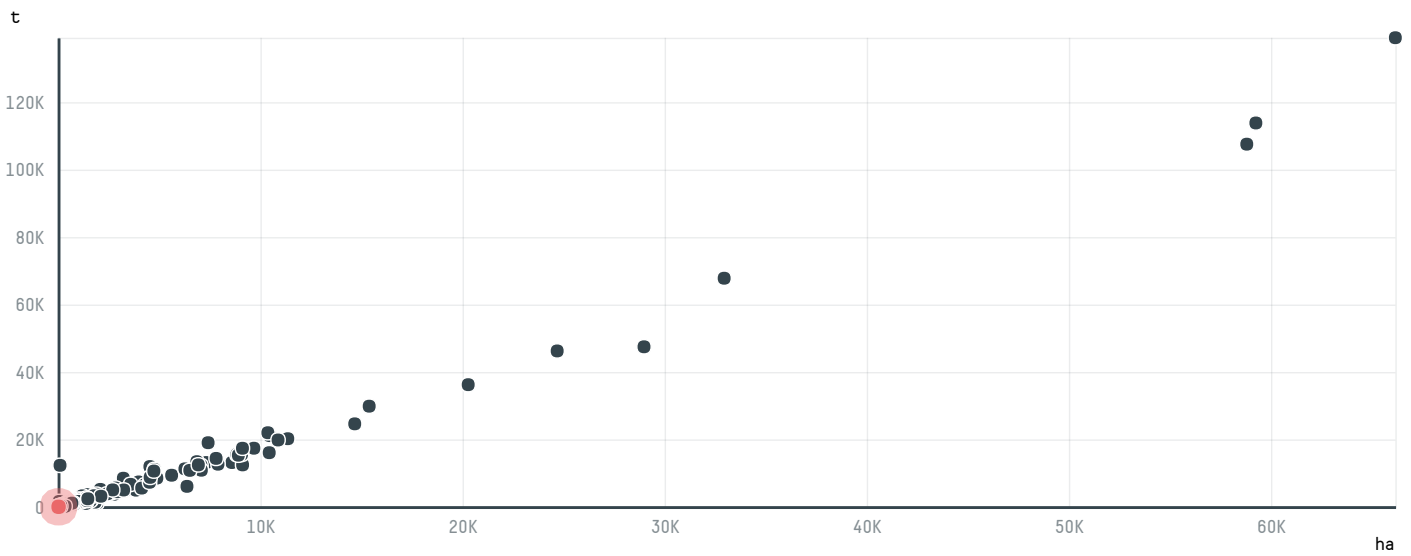

TOP DESTINATION COUNTRIES OF COFFEE IMPORTED BY ECOM AGROINDUSTRIAL CORP. LTD (EC-037/16):

□ N/A ■ <5K ■ >5K ■ >100K ■ >300K ■ >1M

□ N/A <5K >5K >100K >300K >1M

COMPARING COMPANIES IMPORTING COFFEE FROM BRAZIL IN 2016