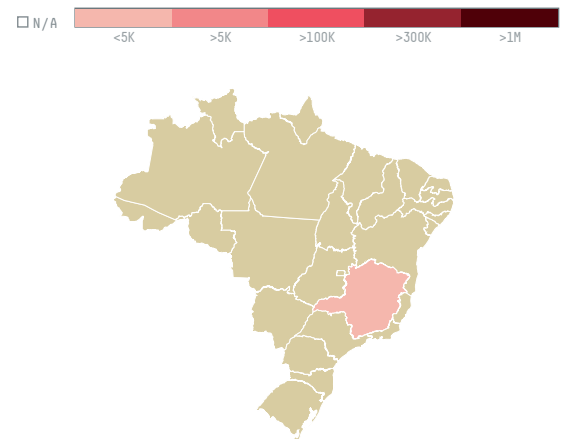

# trase

## ONA COFFEE (EC-082/16)

ACTIVITY: **Importer**  
COMMODITY: **Coffee**  
COUNTRY: **Brazil**  
YEAR: **2016**

ONA COFFEE (EC-082/16) was the 1461st largest importer of coffee from BRAZIL in 2016, accounting for 19 tons. As an importer, ONA COFFEE (EC-082/16) sources from 1 municipalities, or 0% of the coffee production municipalities. The main destination of the coffee imported by ONA COFFEE (EC-082/16) is AUSTRALIA, accounting for 100% of the total.

### TOP DESTINATION COUNTRIES OF COFFEE IMPORTED BY ONA COFFEE (EC-082/16):