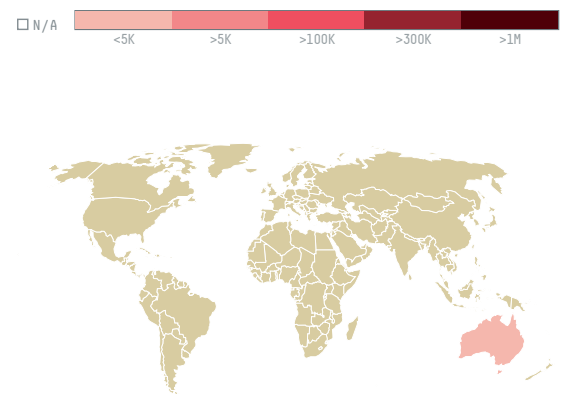

# trase

## ONA COFFEE (EC-082/16)

ACTIVITY: **Importer**  
COMMODITY: **Coffee**  
COUNTRY: **Brazil**  
YEAR: **2016**

ONA COFFEE (EC-082/16) was the 1461st largest importer of coffee from BRAZIL in 2016, accounting for 19 tons. As an importer, ONA COFFEE (EC-082/16) sources from 1 municipalities, or 0% of the coffee production municipalities. The main destination of the coffee imported by ONA COFFEE (EC-082/16) is AUSTRALIA, accounting for 100% of the total.

### TOP DESTINATION COUNTRIES OF COFFEE IMPORTED BY ONA COFFEE (EC-082/16):