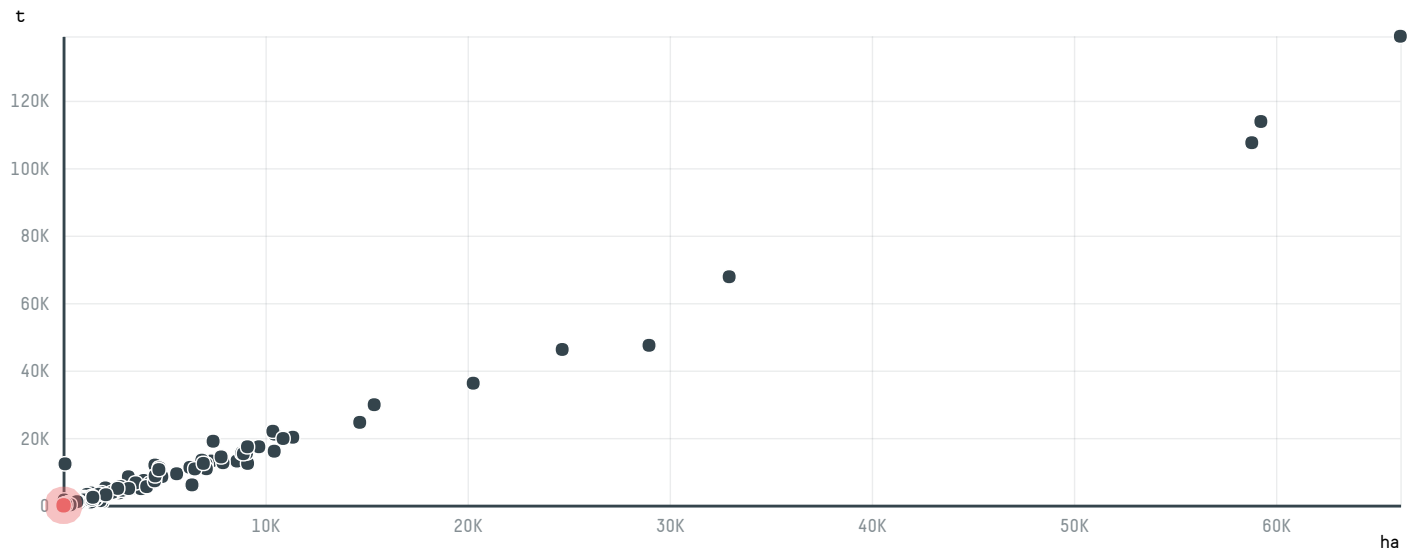

COMPARING COMPANIES IMPORTING COFFEE FROM BRAZIL IN 2016

Trase is a partnership between

In collaboration with

and many other organizations and individuals.

Donors

[Terms of Use](#) · [Privacy policy](#) · [Cookie policy](#) · [Contact us](#)