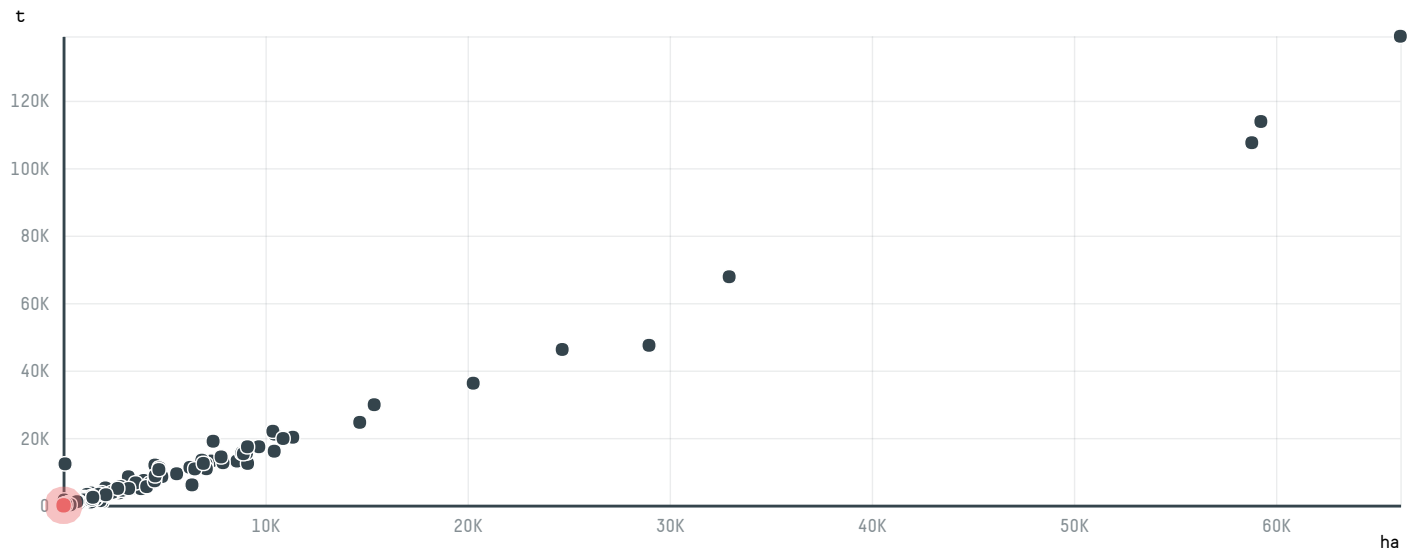

trase

ONA COFFEE (EC-020/16)

ACTIVITY: **Importer**
COMMODITY: **Coffee**
COUNTRY: **Brazil**
YEAR: **2016**

ONA COFFEE (EC-020/16) was the 1471st largest importer of coffee from BRAZIL in 2016, accounting for 19 tons. As an importer, ONA COFFEE (EC-020/16) sources from 1 municipalities, or 0% of the coffee production municipalities. The main destination of the coffee imported by ONA COFFEE (EC-020/16) is AUSTRALIA, accounting for 100% of the total.

TOP DESTINATION COUNTRIES OF COFFEE IMPORTED BY ONA COFFEE (EC-020/16):

COMPARING COMPANIES IMPORTING COFFEE FROM BRAZIL IN 2016

Trase is a partnership between

In collaboration with

and many other organizations and individuals.