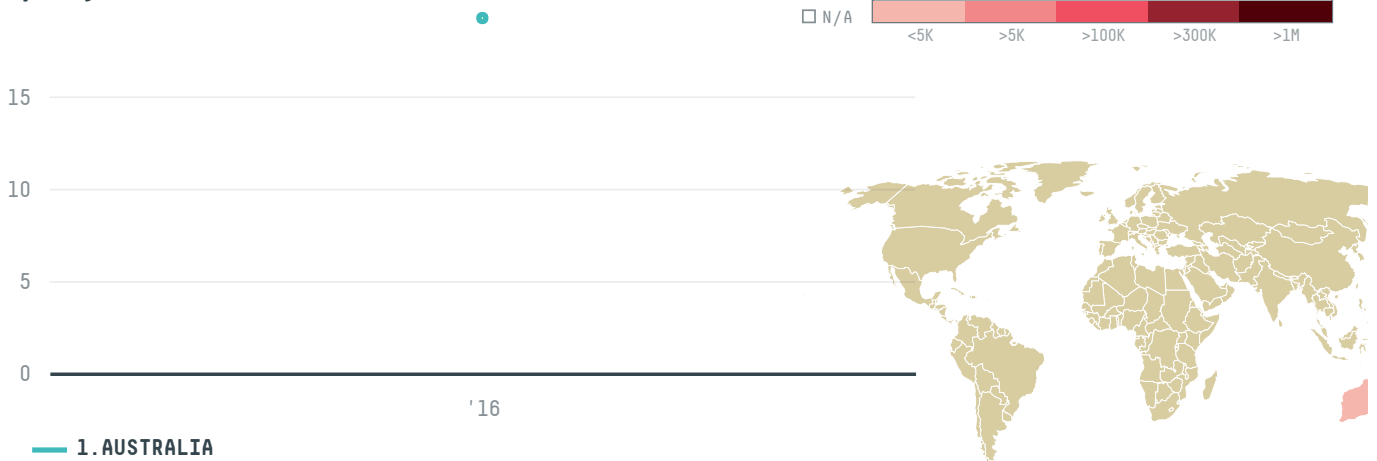

TOP DESTINATION COUNTRIES OF COFFEE IMPORTED BY EL CAFETERO PTY LTD (EC- 161/16):

This website uses cookies to provide you with an improved user experience. By continuing to browse this site, you consent to the use of cookies and similar technologies. Please visit our [privacy policy](#) for further details.

I AGREE