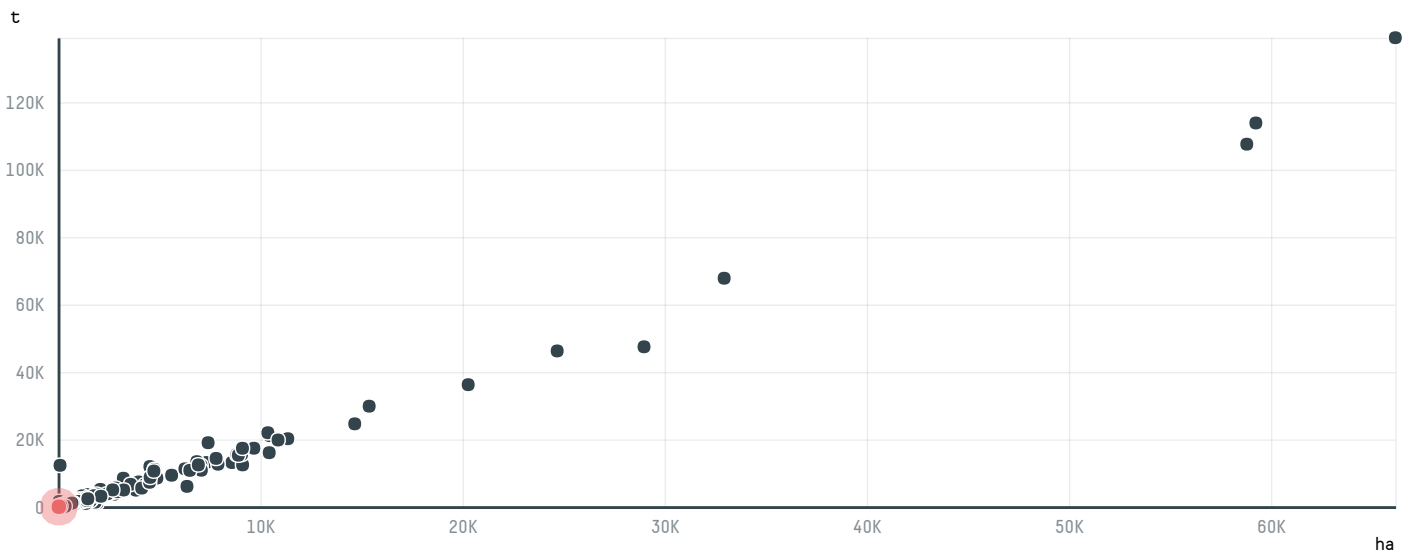

COMPARING COMPANIES IMPORTING COFFEE FROM BRAZIL IN 2016

Trase is a partnership between

In collaboration with

and many other organizations and individuals.

Donors

[Terms of Use](#) · [Privacy policy](#) · [Cookie policy](#) · [Contact us](#)

This website uses cookies to provide you with an improved user experience. By continuing to browse this site, you consent to the use of cookies and similar technologies. Please visit our [privacy policy](#) for further details.

I AGREE