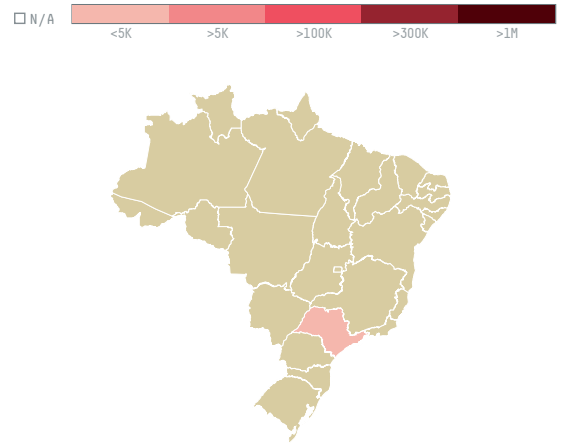

trase

COFFEE AMERICA (USA) CORPORATION (EXP-1058/14)

ACTIVITY	COMMODITY	COUNTRY	YEAR
Importer	Coffee	Brazil	2016

COFFEE AMERICA (USA) CORPORATION (EXP-1058/14) was the 1198th largest importer of coffee from BRAZIL in 2016, accounting for 40 tons. As an importer, COFFEE AMERICA (USA) CORPORATION (EXP-1058/14) sources from 31 municipalities, or 5% of the coffee production municipalities. The main destination of the coffee imported by COFFEE AMERICA (USA) CORPORATION (EXP-1058/14) is UNITED STATES, accounting for 100% of the total.

TOP DESTINATION COUNTRIES OF COFFEE IMPORTED BY COFFEE AMERICA (USA) CORPORATION (EXP-1058/14):

COMPARING COMPANIES IMPORTING COFFEE FROM BRAZIL IN 2016

Trase is a partnership between

In collaboration with