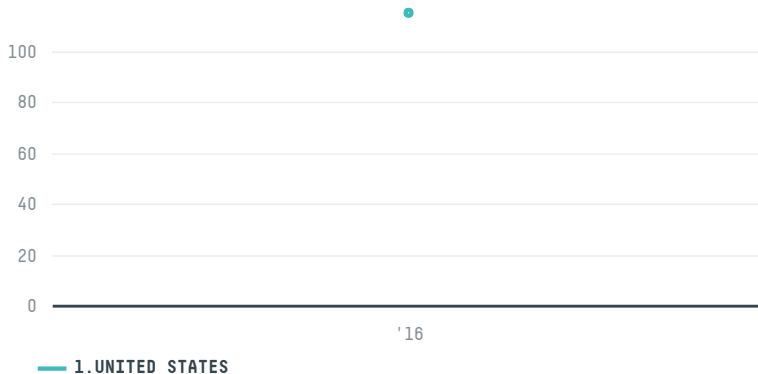

TOP DESTINATION COUNTRIES OF COFFEE IMPORTED BY COFFEE AMERICA (USA) CORPORATION (EXP-0862/14A):