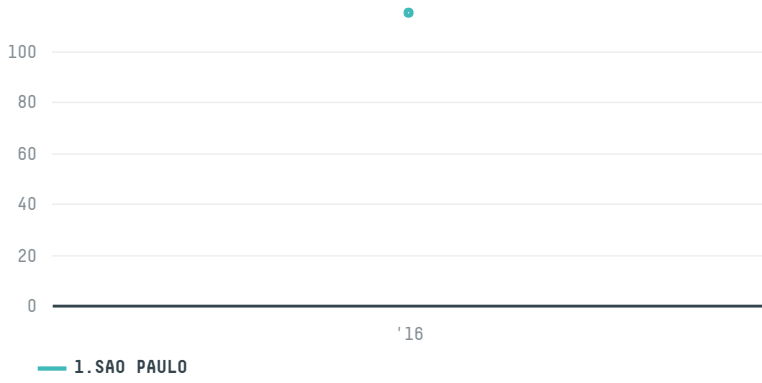

COMPARING COMPANIES IMPORTING COFFEE FROM BRAZIL IN 2016

Trase is a partnership between

In collaboration with

and many other organizations and individuals.

Donors

[Terms of Use](#) · [Privacy policy](#) · [Cookie policy](#) · [Contact us](#)

This website uses cookies to provide you with an improved user experience. By continuing to browse this site, you consent to the use of cookies and similar technologies. Please visit our [privacy policy](#) for further details.

I AGREE