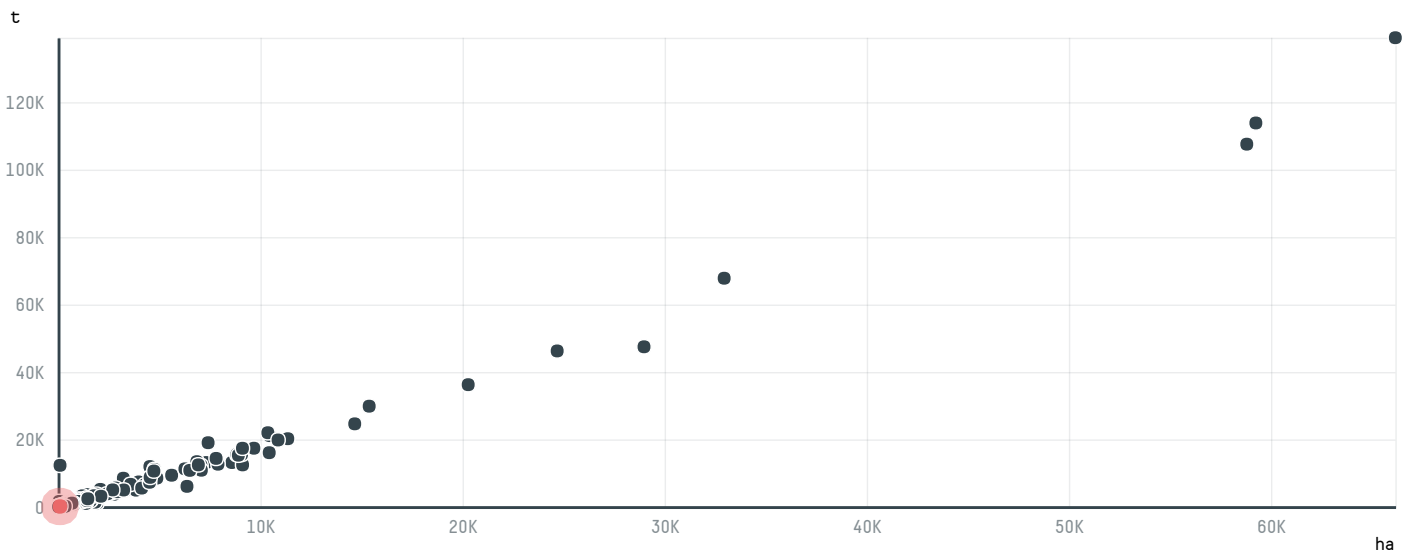

COMPARING COMPANIES IMPORTING COFFEE FROM BRAZIL IN 2016

Trase is a partnership between

In collaboration with

and many other organizations and individuals.

Donors

[Terms of Use](#) · [Privacy policy](#) · [Cookie policy](#) · [Contact us](#)

This website uses cookies to provide you with an improved user experience. By continuing to browse this site, you consent to the use of cookies and similar technologies. Please visit our [privacy policy](#) for further details.

I AGREE