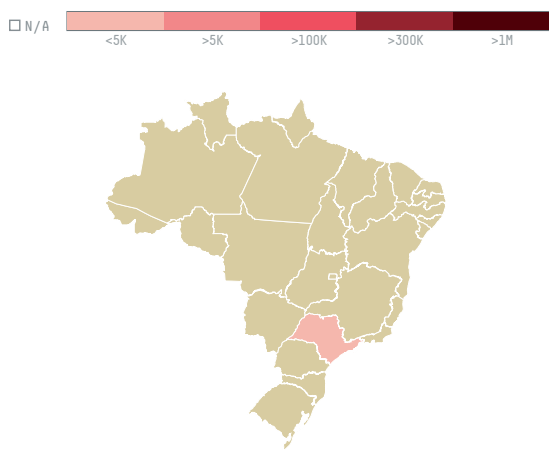

## BIRLIK BAHARAT SAN. TIC. LTD. STI. (EXP-0469/16)

ACTIVITY	COMMODITY	COUNTRY	YEAR
<b>Importer</b>	<b>Coffee</b>	<b>Brazil</b>	<b>2016</b>

BIRLIK BAHARAT SAN. TIC. LTD. STI. (EXP-0469/16) was the 781st largest importer of coffee from BRAZIL in 2016, accounting for 106 tons. As an importer, BIRLIK BAHARAT SAN. TIC. LTD. STI. (EXP-0469/16) sources from 5 municipalities, or 1% of the coffee production municipalities. The main destination of the coffee imported by BIRLIK BAHARAT SAN. TIC. LTD. STI. (EXP-0469/16) is TURKEY, accounting for 100% of the total.

### TOP DESTINATION COUNTRIES OF COFFEE IMPORTED BY BIRLIK BAHARAT SAN. TIC. LTD. STI. (EXP- 0469/16):

□ N/A  <5K  >5K  >100K  >300K  >1M

COMPARING COMPANIES IMPORTING COFFEE FROM BRAZIL IN 2016

Trase is a partnership between