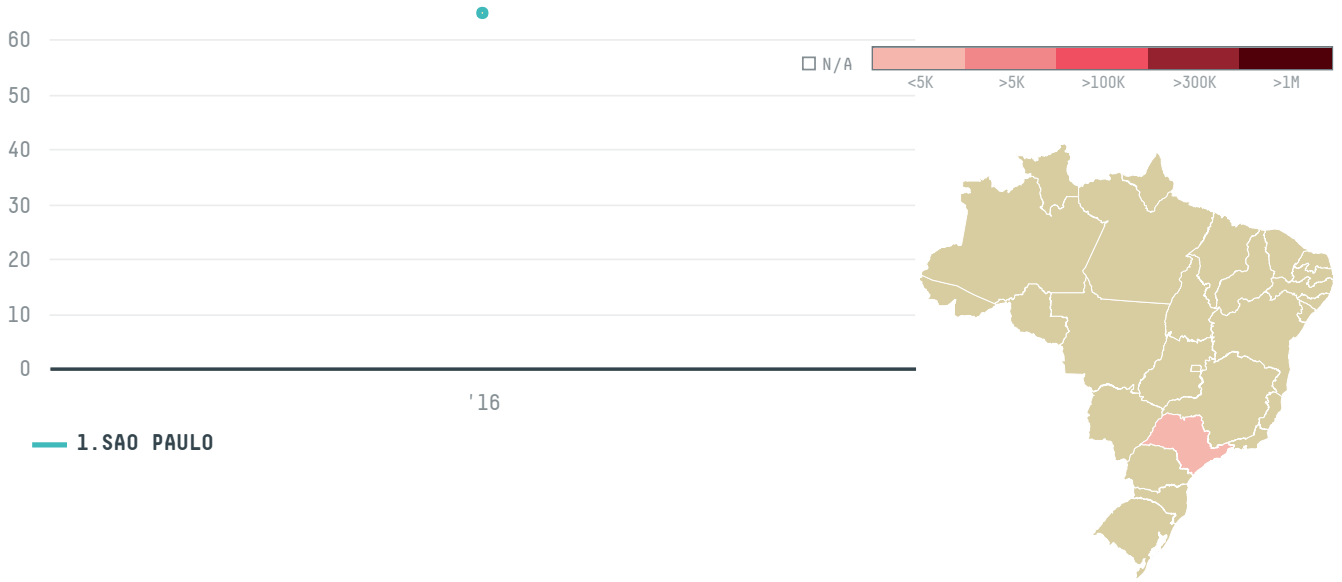

Trase is a partnership
between

In collaboration with

and many other organizations

Donors

This website uses cookies to provide you with an improved user experience. By continuing to browse this site, you consent to the use of cookies and similar technologies. Please visit our [privacy policy](#) for further details.

I AGREE