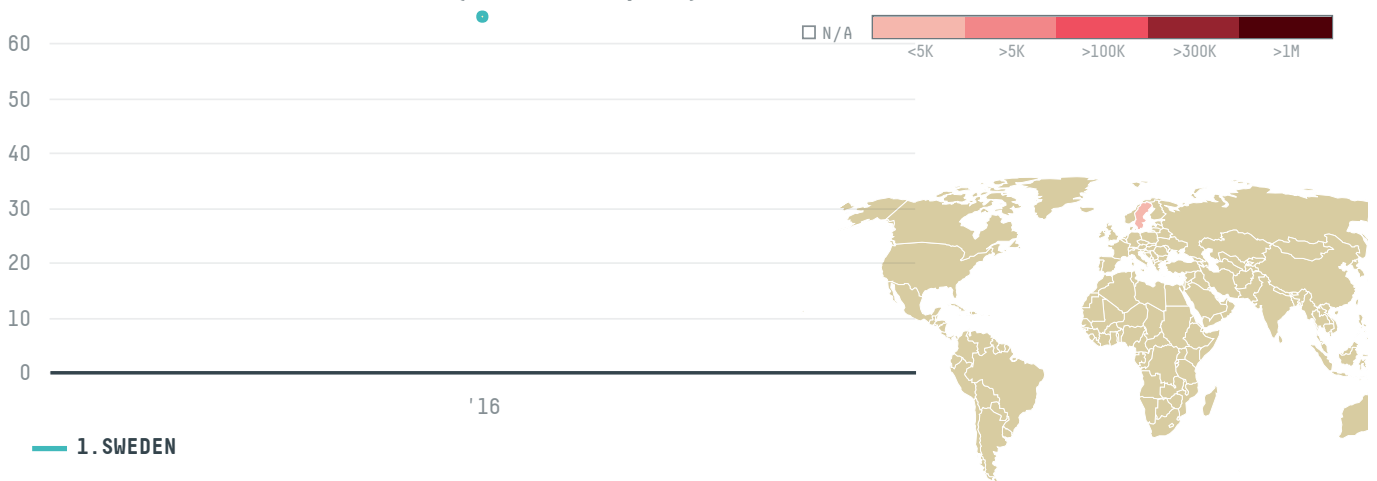

TOP DESTINATION COUNTRIES OF COFFEE IMPORTED BY VOLCAFE LTD. (EXP-0091/15):

This website uses cookies to provide you with an improved user experience. By continuing to browse this site, you consent to the use of cookies and similar technologies. Please visit our [privacy policy](#) for further details.

I AGREE