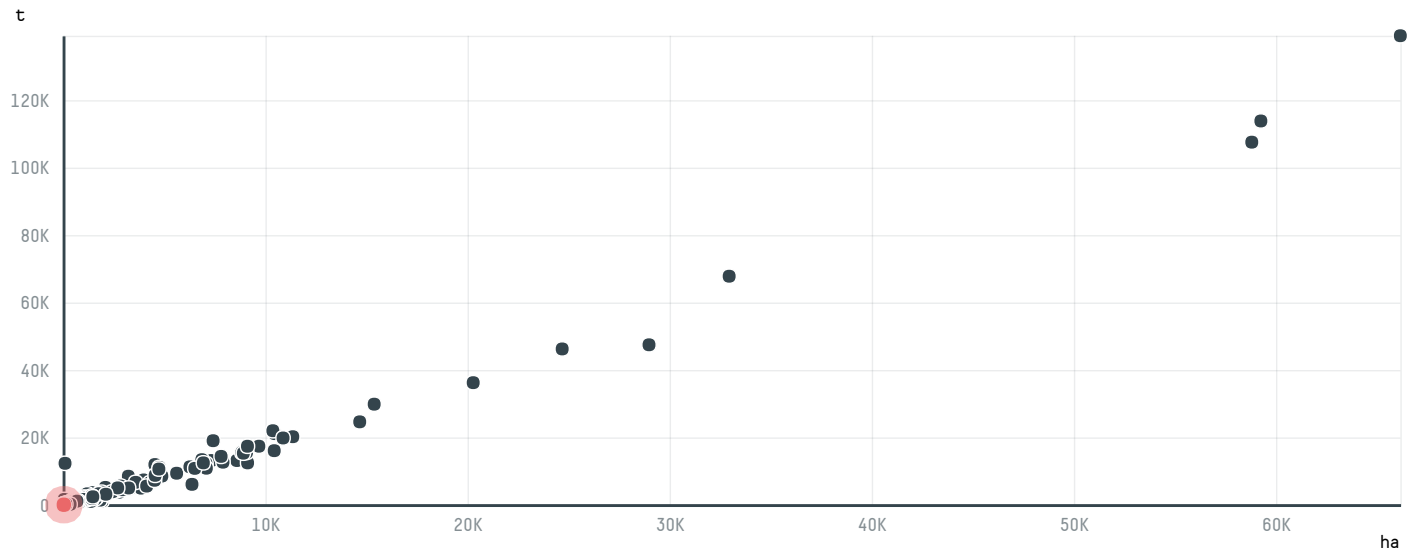

trase

IBERICAFE IMPORT S.L. (EXP-0037/16A)

ACTIVITY: **Importer**
COMMODITY: **Coffee**
COUNTRY: **Brazil**
YEAR: **2016**

IBERICAFE IMPORT S.L. (EXP-0037/16A) was the 1235th largest importer of coffee from BRAZIL in 2016, accounting for 38 tons. As an importer, IBERICAFE IMPORT S.L. (EXP-0037/16A) sources from 10 municipalities, or 2% of the coffee production municipalities. The main destination of the coffee imported by IBERICAFE IMPORT S.L. (EXP-0037/16A) is SPAIN, accounting for 100% of the total.

TOP DESTINATION COUNTRIES OF COFFEE IMPORTED BY IBERICAFE IMPORT S.L. (EXP-0037/16A):

COMPARING COMPANIES IMPORTING COFFEE FROM BRAZIL IN 2016

Trase is a partnership between

In collaboration with

and many other organizations and individuals.