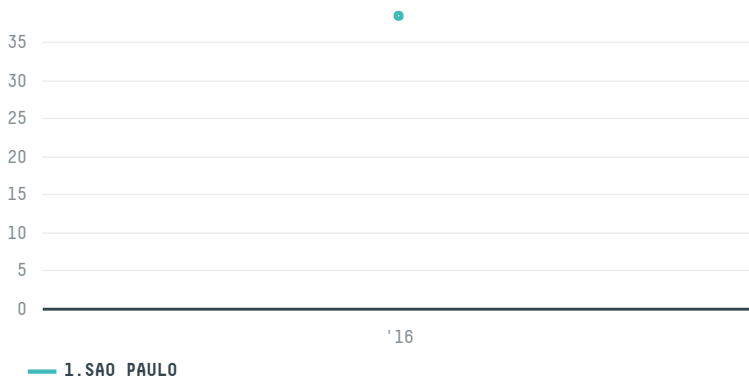

TOP DESTINATION COUNTRIES OF COFFEE IMPORTED BY IBERICAFE IMPORT S.L. (EXP-0037/16A):