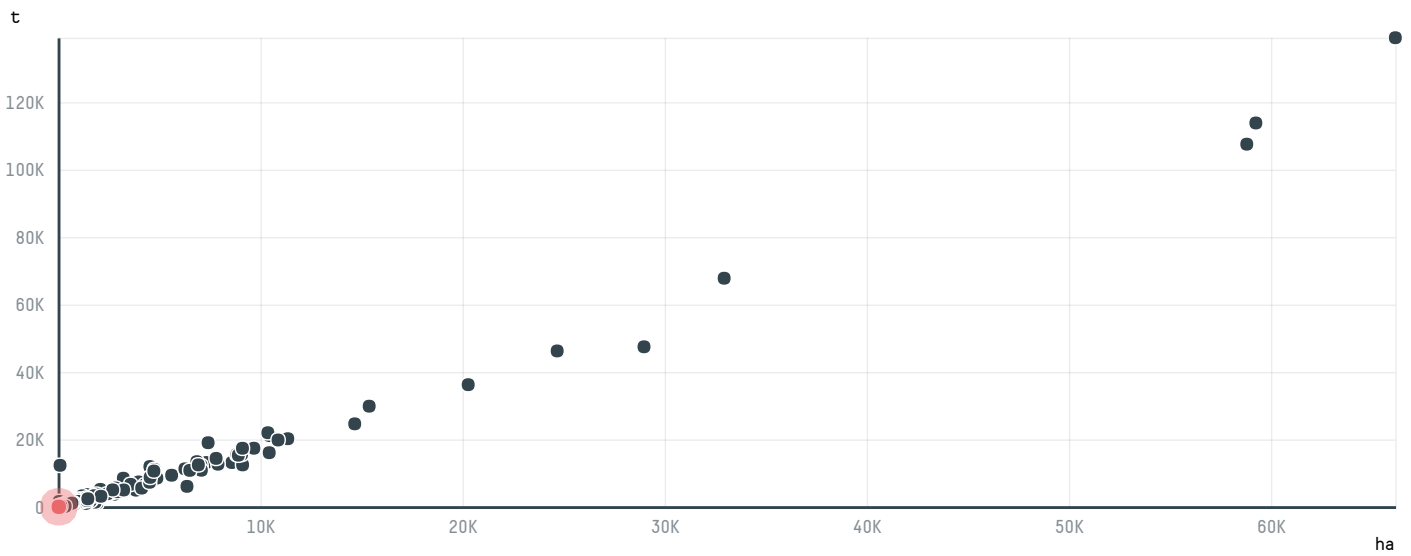

COMPARING COMPANIES IMPORTING COFFEE FROM BRAZIL IN 2016

Trase is a partnership between

In collaboration with

and many other organizations and individuals.

Donors

[Terms of Use](#) · [Privacy policy](#) · [Cookie policy](#) · [Contact us](#)

This website uses cookies to provide you with an improved user experience. By continuing to browse this site, you consent to the use of cookies and similar technologies. Please visit our [privacy policy](#) for further details.

I AGREE