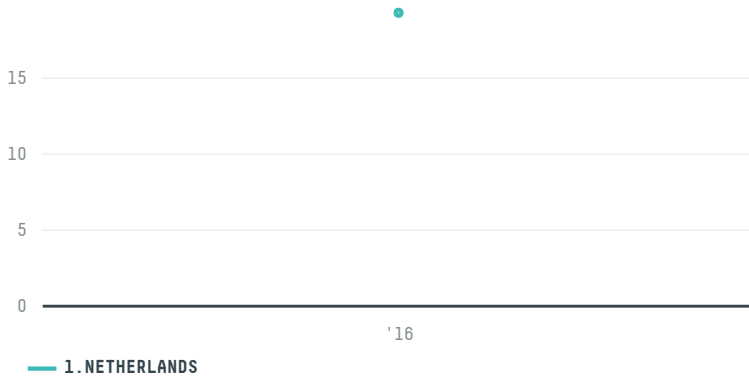

TOP DESTINATION COUNTRIES OF COFFEE IMPORTED BY COEX COFFEE INTERNATIONAL INC (EXP-0638/15):