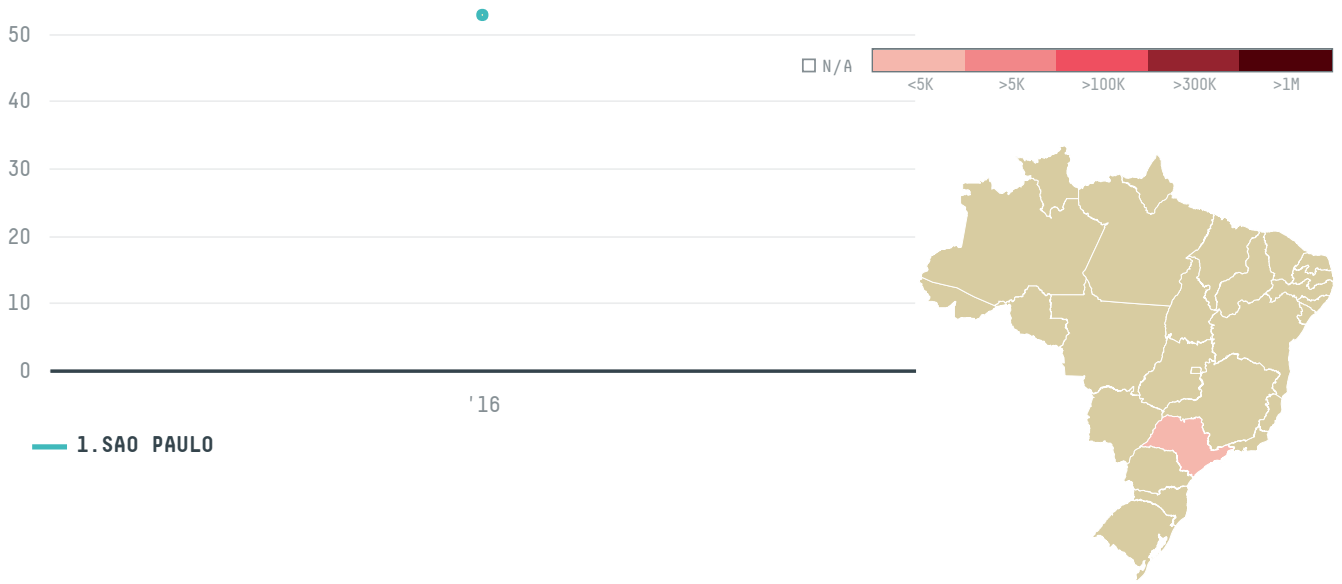

Trase is a partnership between

In collaboration with

and many other organizations and individuals

Donors

This website uses cookies to provide you with an improved user experience. By continuing to browse this site, you consent to the use of cookies and similar technologies. Please visit our [privacy policy](#) for further details.

I AGREE