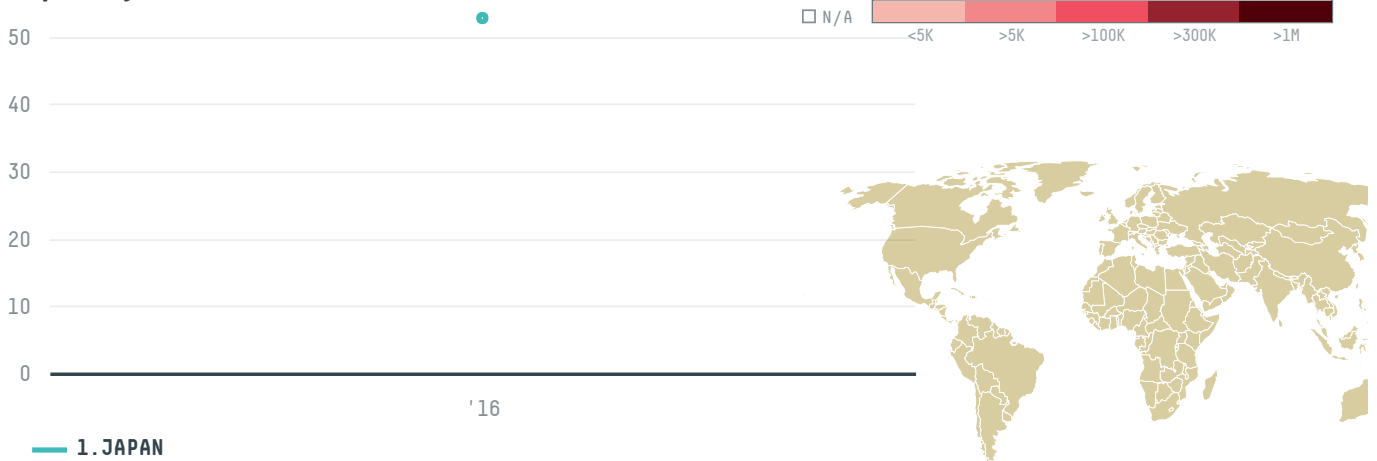

TOP DESTINATION COUNTRIES OF COFFEE IMPORTED BY ITOCHU CORPORATION (EXP-0111/16B):

This website uses cookies to provide you with an improved user experience. By continuing to browse this site, you consent to the use of cookies and similar technologies. Please visit our [privacy policy](#) for further details.

I AGREE