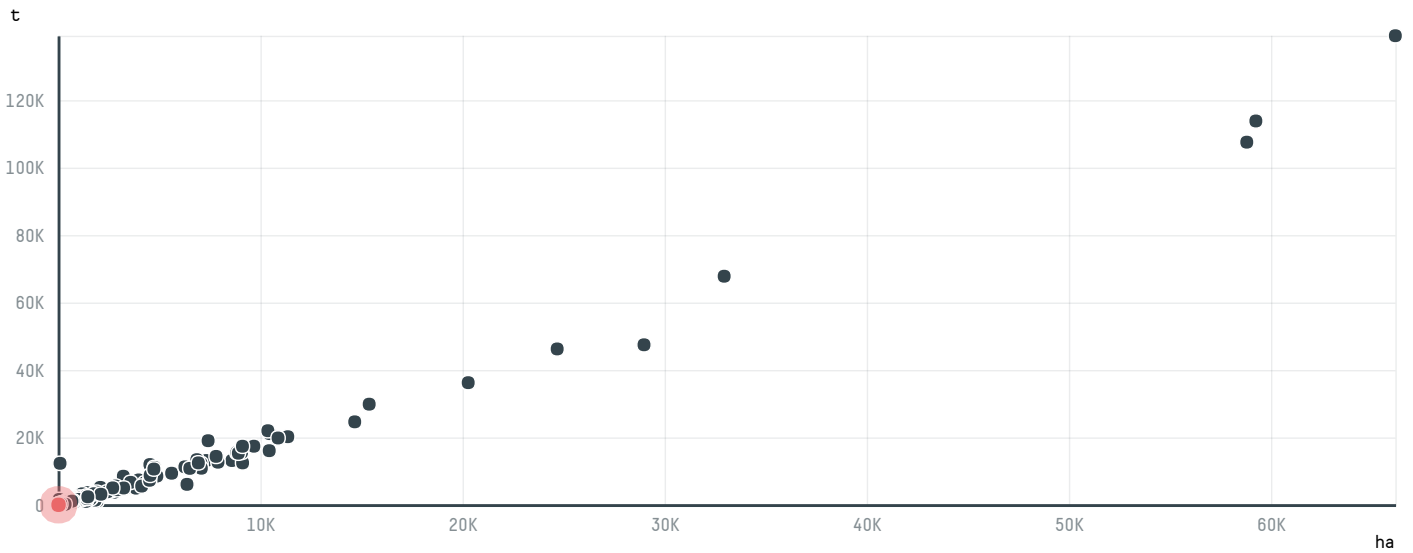

COMPARING COMPANIES IMPORTING COFFEE FROM BRAZIL IN 2016

Trase is a partnership between

In collaboration with

and many other organizations and individuals.

Donors

[Terms of Use](#) · [Privacy policy](#) · [Cookie policy](#) · [Contact us](#)