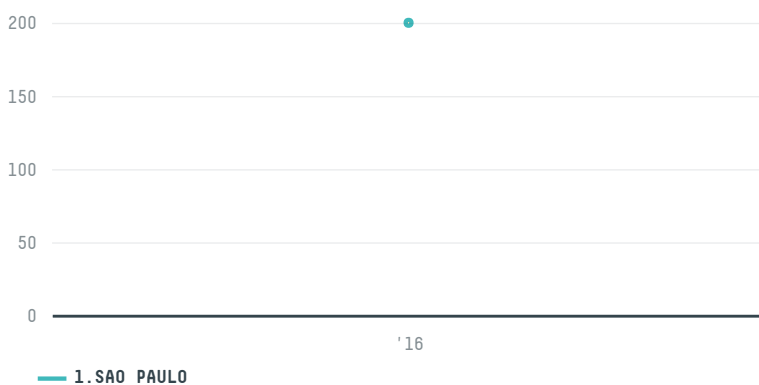

TOP DESTINATION COUNTRIES OF COFFEE IMPORTED BY LUIGI LAVAZZA S.P.A. (EXP-0306/16):