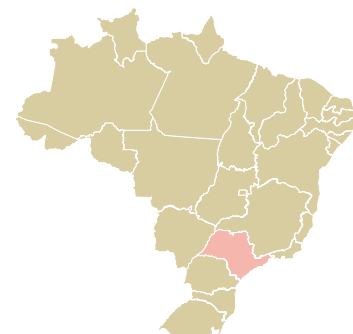

## LUIGI LAVAZZA S.P.A. (EXP-0306/16)

ACTIVITY      COMMODITY      COUNTRY      YEAR  
**Importer**      **Coffee**      **Brazil**      **2016**

LUIGI LAVAZZA S.P.A. (EXP-0306/16) was the 536th largest importer of coffee from BRAZIL in 2016, accounting for 200 tons. As an importer, LUIGI LAVAZZA S.P.A. (EXP-0306/16) sources from 5 municipalities, or 1% of the coffee production municipalities. The main destination of the coffee imported by LUIGI LAVAZZA S.P.A. (EXP-0306/16) is ITALY, accounting for 100% of the total.

### TOP DESTINATION COUNTRIES OF COFFEE IMPORTED BY LUIGI LAVAZZA S.P.A. (EXP-0306/16):