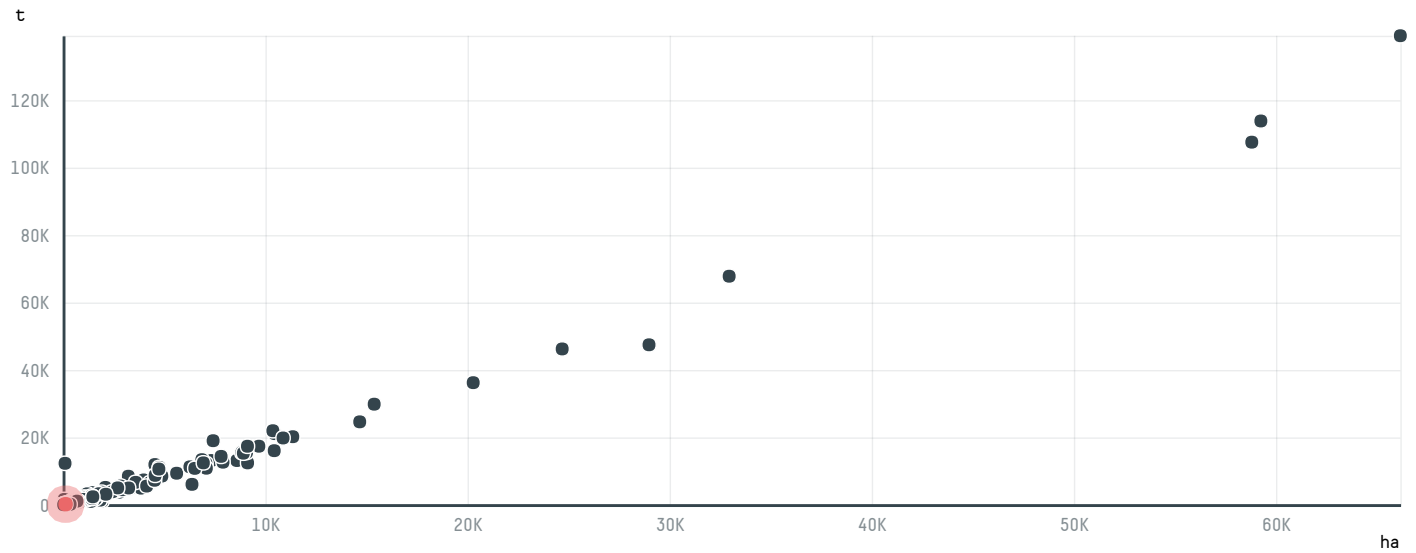

COMPARING COMPANIES IMPORTING COFFEE FROM BRAZIL IN 2016

Trase is a partnership between

In collaboration with

and many other organizations and individuals.

Donors

[Terms of Use](#) · [Privacy policy](#) · [Cookie policy](#) · [Contact us](#)