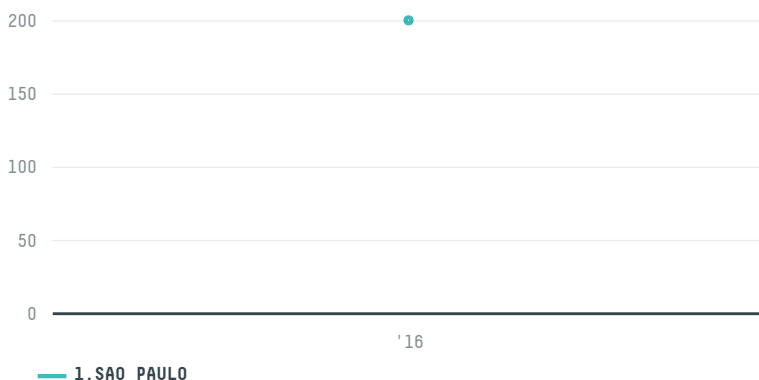

TOP DESTINATION COUNTRIES OF COFFEE IMPORTED BY LAVAZZA S.P.A. (EXP-0731/15):