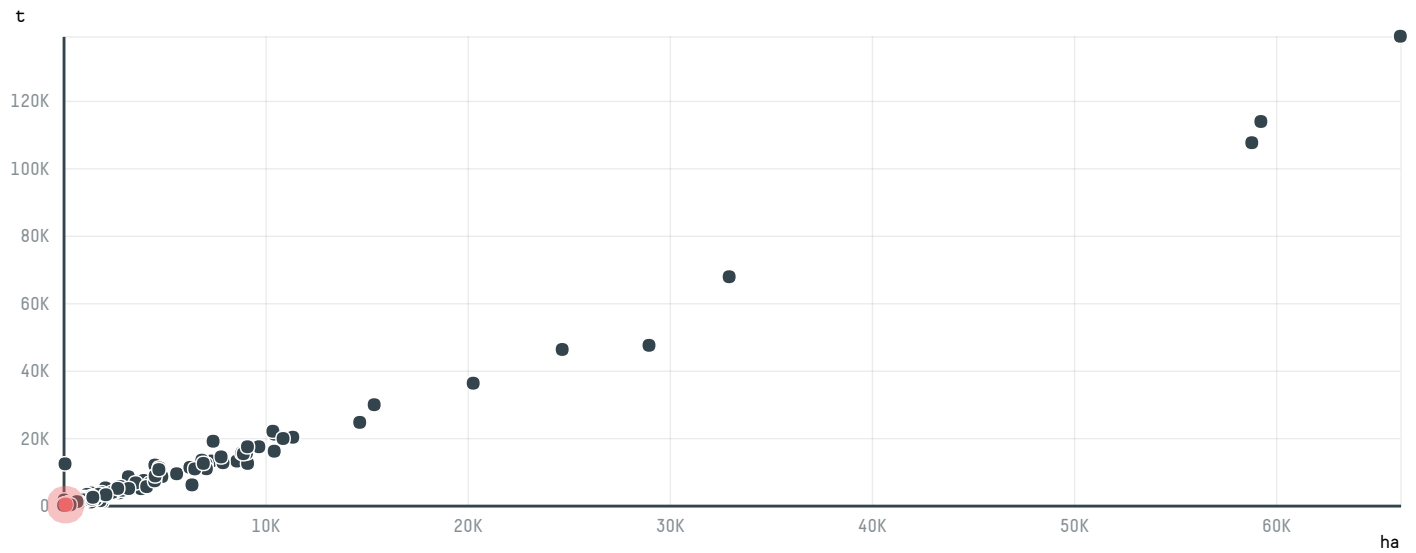

trase

LAVAZZA S.P.A. (EXP-0731/15)

ACTIVITY COMMODITY COUNTRY YEAR
Importer **Coffee** **Brazil** **2016**

LAVAZZA S.P.A. (EXP-0731/15) was the 532nd largest importer of coffee from BRAZIL in 2016, accounting for 200 tons. As an importer, LAVAZZA S.P.A. (EXP-0731/15) sources from 5 municipalities, or 1% of the coffee production municipalities. The main destination of the coffee imported by LAVAZZA S.P.A. (EXP-0731/15) is ITALY, accounting for 100% of the total.

TOP DESTINATION COUNTRIES OF COFFEE IMPORTED BY LAVAZZA S.P.A. (EXP-0731/15):

COMPARING COMPANIES IMPORTING COFFEE FROM BRAZIL IN 2016

Trase is a partnership between

In collaboration with

and many other organizations and individuals.