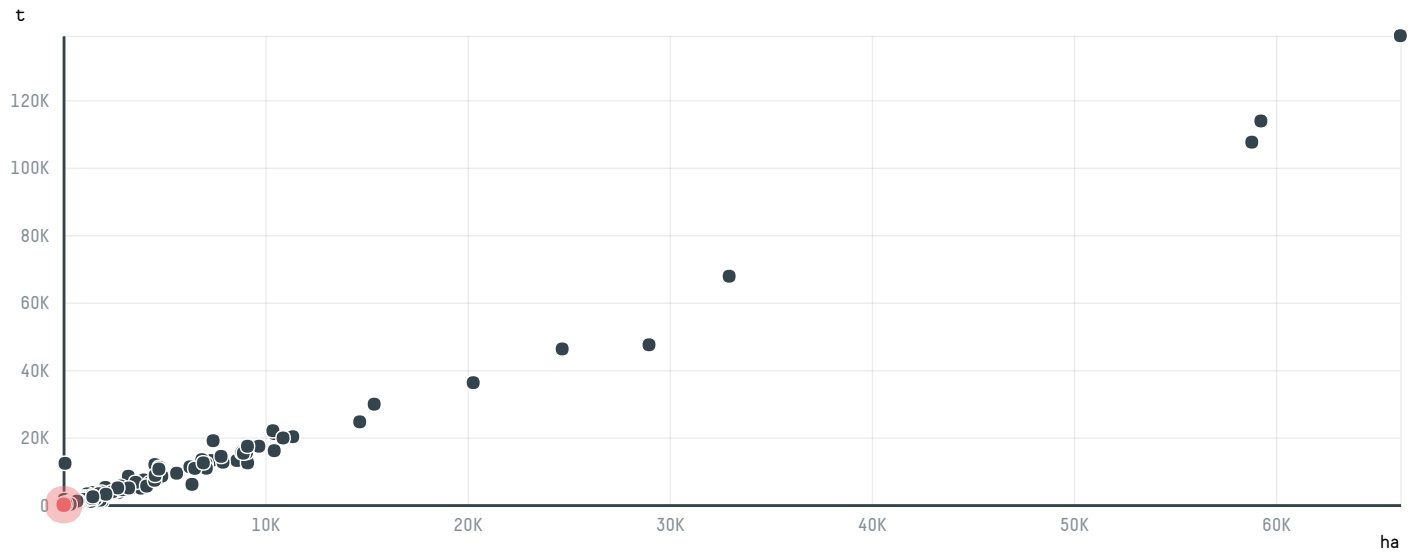

COMPARING COMPANIES IMPORTING COFFEE FROM BRAZIL IN 2016

Trase is a partnership between

In collaboration with

and many other organizations and individuals.

Donors

[Terms of Use](#) · [Privacy policy](#) · [Cookie policy](#) · [Contact us](#)