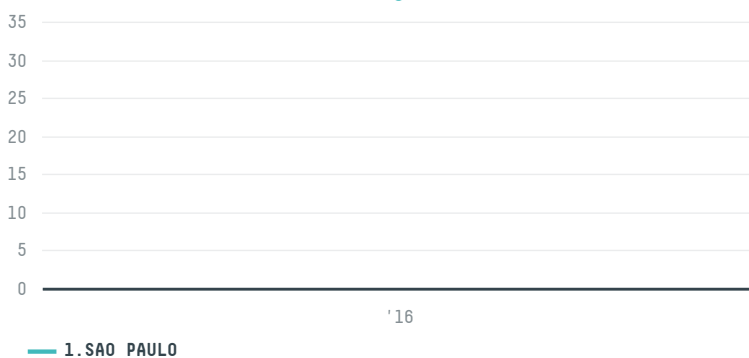

TOP DESTINATION COUNTRIES OF COFFEE IMPORTED BY IRAKLIS ROUPAS LTD. (EXP-0522/16):