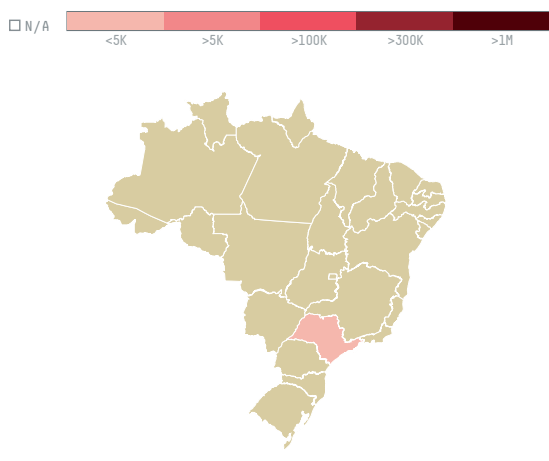

trase

HAMBURG COFFEE COMPANY, HACOFCO MBH (EXP-0606/15A)

ACTIVITY	COMMODITY	COUNTRY	YEAR
Importer	Coffee	Brazil	2016

HAMBURG COFFEE COMPANY, HACOFCO MBH (EXP-0606/15A) was the 600th largest importer of coffee from BRAZIL in 2016, accounting for 173 tons. As an importer, HAMBURG COFFEE COMPANY, HACOFCO MBH (EXP-0606/15A) sources from 46 municipalities, or 7% of the coffee production municipalities. The main destination of the coffee imported by HAMBURG COFFEE COMPANY, HACOFCO MBH (EXP-0606/15A) is GERMANY, accounting for 100% of the total.

TOP DESTINATION COUNTRIES OF COFFEE IMPORTED BY HAMBURG COFFEE COMPANY, HACOFCO MBH (EXP-0606/15A):

□ N/A <5K >5K >100K >300K >1M

COMPARING COMPANIES IMPORTING COFFEE FROM BRAZIL IN 2016

Trase is a partnership between