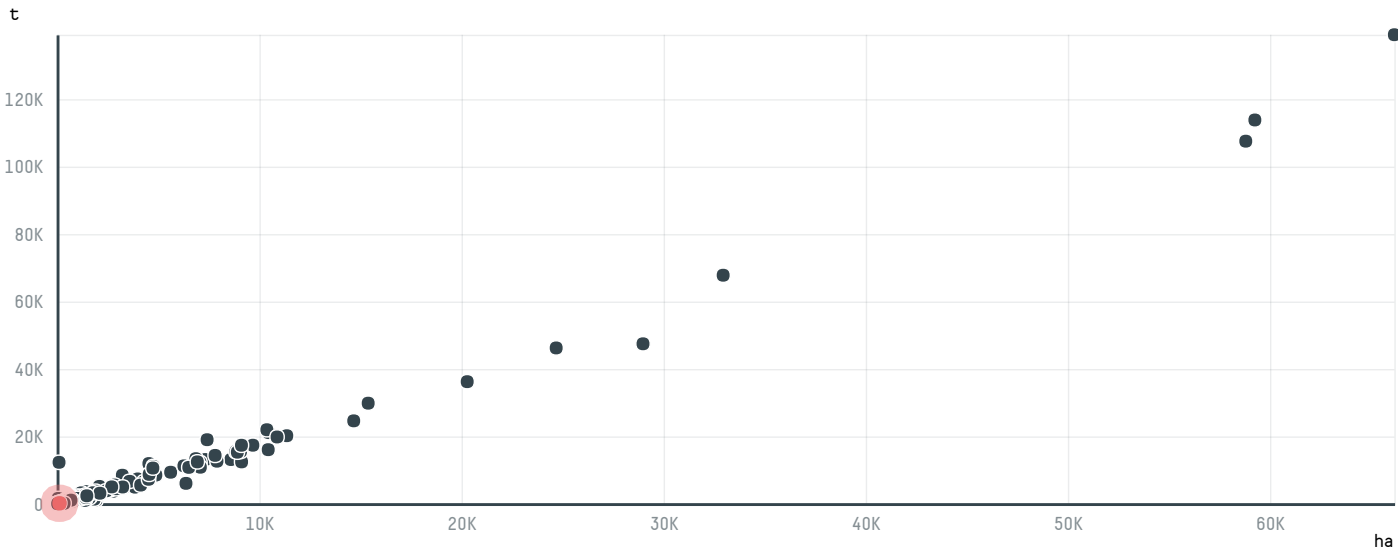

trase

HAMBURG COFFEE COMPANY, HACOFCO MBH (EXP-0606/15A)

ACTIVITY	COMMODITY	COUNTRY	YEAR
Importer	Coffee	Brazil	2016

HAMBURG COFFEE COMPANY, HACOFCO MBH (EXP-0606/15A) was the 600th largest importer of coffee from BRAZIL in 2016, accounting for 173 tons. As an importer, HAMBURG COFFEE COMPANY, HACOFCO MBH (EXP-0606/15A) sources from 46 municipalities, or 7% of the coffee production municipalities. The main destination of the coffee imported by HAMBURG COFFEE COMPANY, HACOFCO MBH (EXP-0606/15A) is GERMANY, accounting for 100% of the total.

TOP DESTINATION COUNTRIES OF COFFEE IMPORTED BY HAMBURG COFFEE COMPANY, HACOFCO MBH (EXP-0606/15A):

□ N/A <5K >5K >100K >300K >1M

COMPARING COMPANIES IMPORTING COFFEE FROM BRAZIL IN 2016

Trase is a partnership between