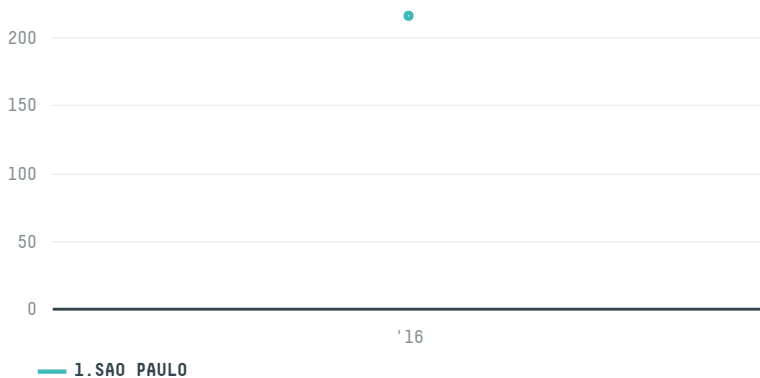

TOP DESTINATION COUNTRIES OF COFFEE IMPORTED BY LUIGI LAVAZZA S.P.A. (EXP-0485/16):