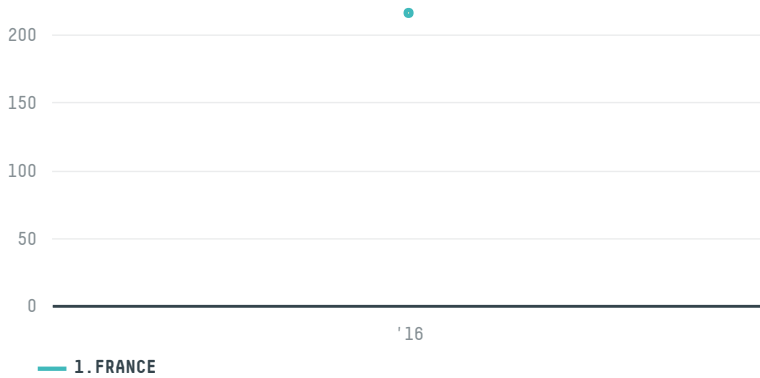

TOP DESTINATION COUNTRIES OF COFFEE IMPORTED BY LUIGI LAVAZZA S.P.A. (EXP-0485/16):