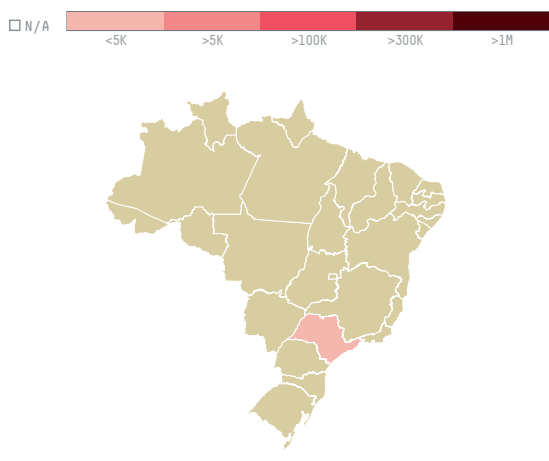

trase

EQUATORIAL TRADERS LTD (EXP-0248/16)

ACTIVITY COMMODITY COUNTRY YEAR
Importer **Coffee** **Brazil** **2016**

EQUATORIAL TRADERS LTD (EXP-0248/16) was the 1215th largest importer of coffee from BRAZIL in 2016, accounting for 38 tons. As an importer, EQUATORIAL TRADERS LTD (EXP-0248/16) sources from 12 municipalities, or 2% of the coffee production municipalities. The main destination of the coffee imported by EQUATORIAL TRADERS LTD (EXP-0248/16) is FRANCE, accounting for 100% of the total.

TOP DESTINATION COUNTRIES OF COFFEE IMPORTED BY EQUATORIAL TRADERS LTD (EXP-0248/16):

□ N/A <5K >5K >100K >300K >1M

COMPARING COMPANIES IMPORTING COFFEE FROM BRAZIL IN 2016

Trase is a partnership between