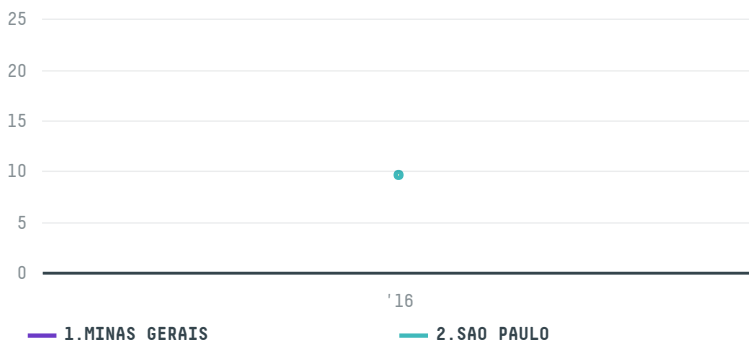

TOP DESTINATION COUNTRIES OF COFFEE IMPORTED BY VOLCAFE USA (EXP-1031/14):