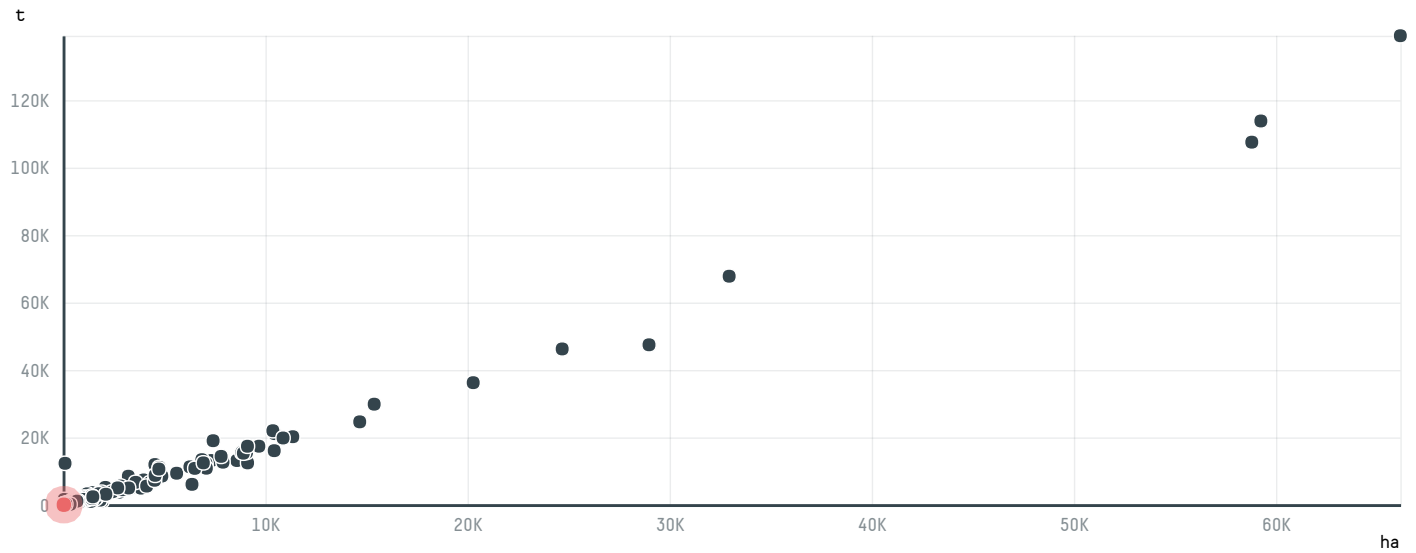

trase

VOLCAFE USA (EXP-1031/14)

ACTIVITY: **Importer**
COMMODITY: **Coffee**
COUNTRY: **Brazil**
YEAR: **2016**

VOLCAFE USA (EXP-1031/14) was the 1236th largest importer of coffee from BRAZIL in 2016, accounting for 38 tons. As an importer, VOLCAFE USA (EXP-1031/14) sources from 31 municipalities, or 5% of the coffee production municipalities. The main destination of the coffee imported by VOLCAFE USA (EXP-1031/14) is UNITED STATES, accounting for 100% of the total.

TOP DESTINATION COUNTRIES OF COFFEE IMPORTED BY VOLCAFE USA (EXP-1031/14):

COMPARING COMPANIES IMPORTING COFFEE FROM BRAZIL IN 2016

Trase is a partnership between

In collaboration with

and many other organizations and individuals.