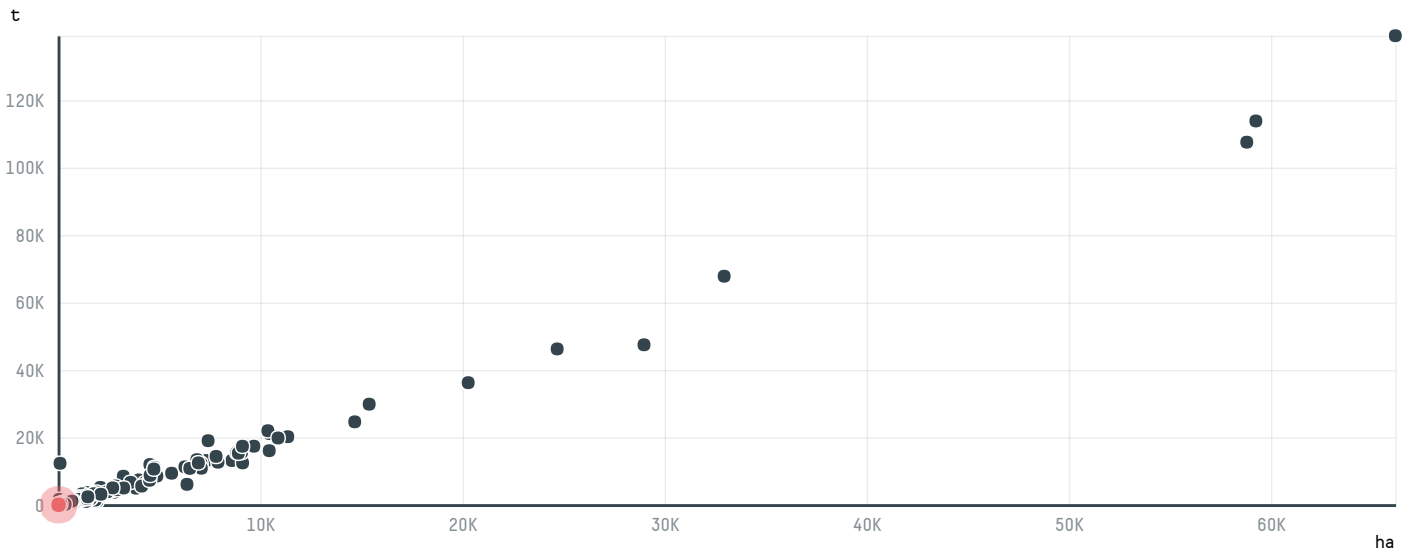

COMPARING COMPANIES IMPORTING COFFEE FROM BRAZIL IN 2016

Trase is a partnership between

In collaboration with

and many other organizations and individuals.

Donors

[Terms of Use](#) · [Privacy policy](#) · [Cookie policy](#) · [Contact us](#)