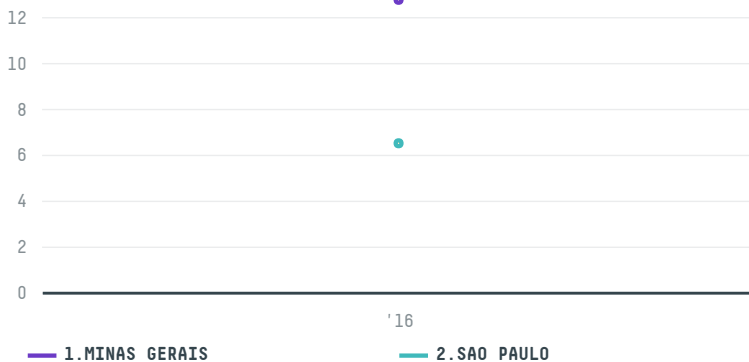

TOP DESTINATION COUNTRIES OF COFFEE IMPORTED BY TRISTAO TRADING INC (EXP-0071/16):