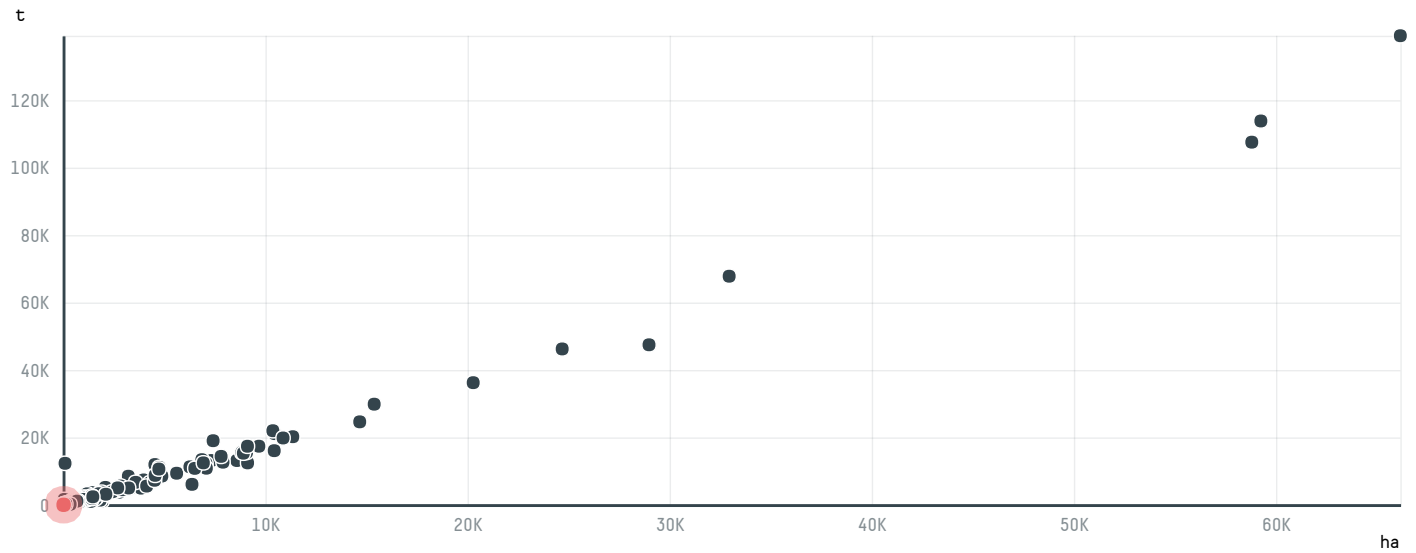

COMPARING COMPANIES IMPORTING COFFEE FROM BRAZIL IN 2016

Trase is a partnership between

In collaboration with

and many other organizations and individuals.

Donors

[Terms of Use](#) · [Privacy policy](#) · [Cookie policy](#) · [Contact us](#)