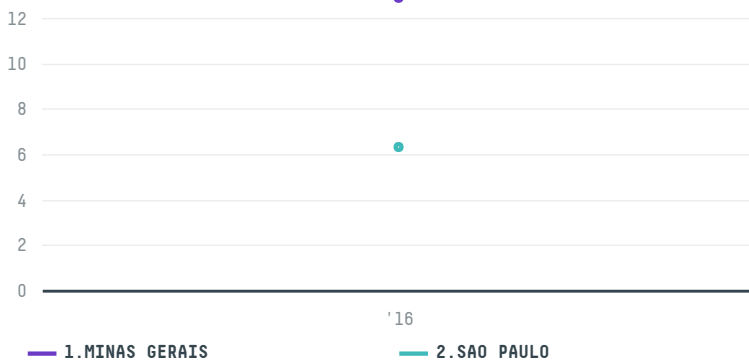

TOP DESTINATION COUNTRIES OF COFFEE IMPORTED BY TRISTAO TRADING INC (EXP-0070/16):