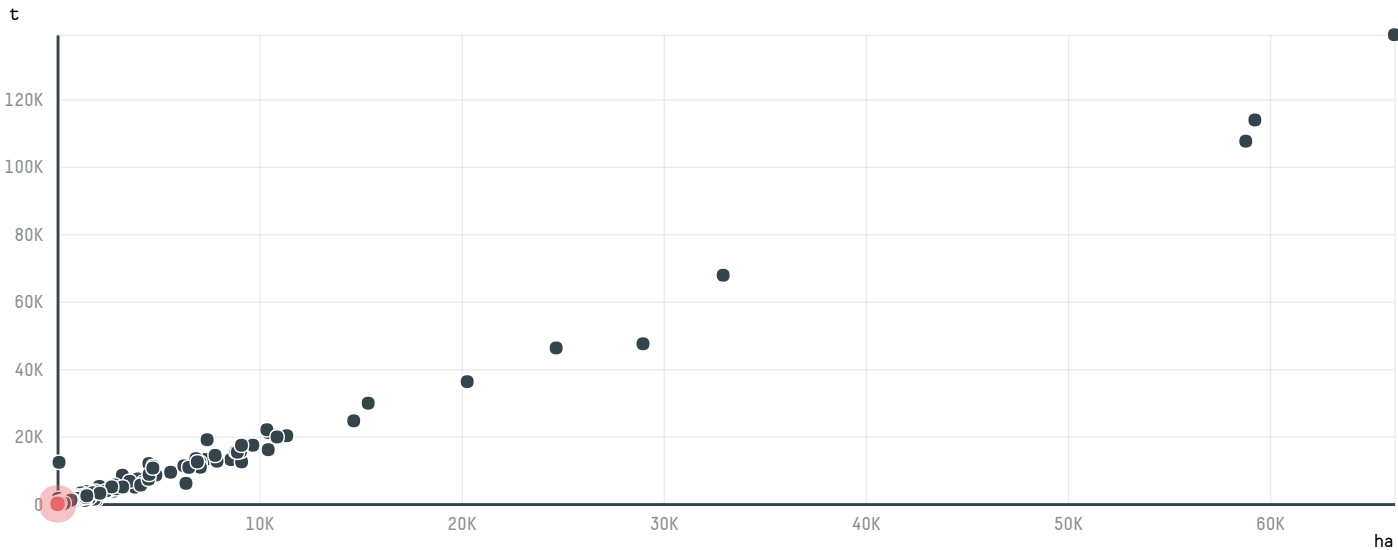

COMPARING COMPANIES IMPORTING COFFEE FROM BRAZIL IN 2016

Trase is a partnership between

In collaboration with

and many other organizations and individuals.

Donors

[Terms of Use](#) · [Privacy policy](#) · [Cookie policy](#) · [Contact us](#)

This website uses cookies to provide you with an improved user experience. By continuing to browse this site, you consent to the use of cookies and similar technologies. Please visit our [privacy policy](#) for further details.

I AGREE