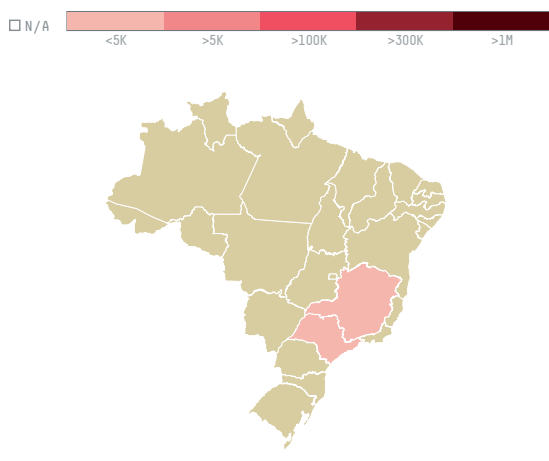

trase

THE SERENGETI TRADING COMPANY (EXP-0818/14B)

ACTIVITY	COMMODITY	COUNTRY	YEAR
Importer	Coffee	Brazil	2016

THE SERENGETI TRADING COMPANY (EXP-0818/14B) was the 14,26th largest importer of coffee from BRAZIL in 2016, accounting for 19 tons. As an importer, THE SERENGETI TRADING COMPANY (EXP-0818/14B) sources from 31 municipalities, or 5% of the coffee production municipalities. The main destination of the coffee imported by THE SERENGETI TRADING COMPANY (EXP-0818/14B) is UNITED STATES, accounting for 100% of the total.

TOP DESTINATION COUNTRIES OF COFFEE IMPORTED BY THE SERENGETI TRADING COMPANY (EXP-0818/14B):

COMPARING COMPANIES IMPORTING COFFEE FROM BRAZIL IN 2016

Trase is a partnership between

In collaboration with