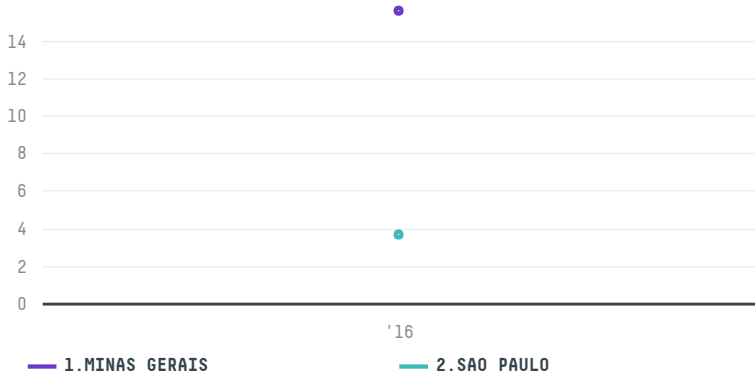

COMPARING COMPANIES IMPORTING COFFEE FROM BRAZIL IN 2016

Trase is a partnership between

In collaboration with

and many other organizations and individuals.

Donors

[Terms of Use](#) · [Privacy policy](#) · [Cookie policy](#) · [Contact us](#)

This website uses cookies to provide you with an improved user experience. By continuing to browse this site, you consent to the use of cookies and similar technologies. Please visit our [privacy policy](#) for further details.

I AGREE