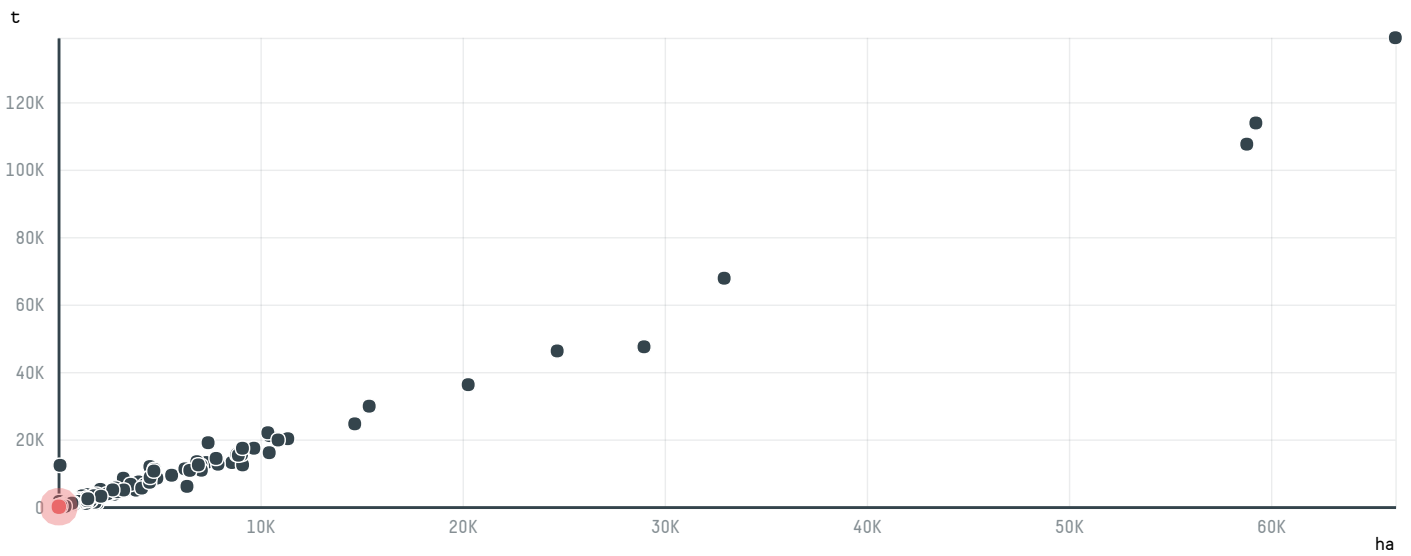

trase

THE SERENGETI TRADING COMPANY (EXP-0564/15)

ACTIVITY	COMMODITY	COUNTRY	YEAR
Importer	Coffee	Brazil	2016

THE SERENGETI TRADING COMPANY (EXP-0564/15) was the 1230th largest importer of coffee from BRAZIL in 2016, accounting for 38 tons. As an importer, THE SERENGETI TRADING COMPANY (EXP-0564/15) sources from 31 municipalities, or 5% of the coffee production municipalities. The main destination of the coffee imported by THE SERENGETI TRADING COMPANY (EXP-0564/15) is UNITED STATES, accounting for 100% of the total.

TOP DESTINATION COUNTRIES OF COFFEE IMPORTED BY THE SERENGETI TRADING COMPANY (EXP-0564/15):

COMPARING COMPANIES IMPORTING COFFEE FROM BRAZIL IN 2016

Trase is a partnership between

In collaboration with

and many other organizations and individuals.