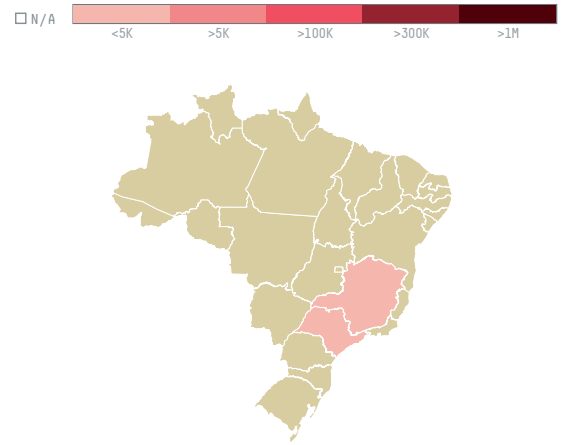

trase

THE SERENGETI TRADING COMPANY (EXP-0564/15)

ACTIVITY	COMMODITY	COUNTRY	YEAR
Importer	Coffee	Brazil	2016

THE SERENGETI TRADING COMPANY (EXP-0564/15) was the 1230th largest importer of coffee from BRAZIL in 2016, accounting for 38 tons. As an importer, THE SERENGETI TRADING COMPANY (EXP-0564/15) sources from 31 municipalities, or 5% of the coffee production municipalities. The main destination of the coffee imported by THE SERENGETI TRADING COMPANY (EXP-0564/15) is UNITED STATES, accounting for 100% of the total.

TOP DESTINATION COUNTRIES OF COFFEE IMPORTED BY THE SERENGETI TRADING COMPANY (EXP-0564/15):

COMPARING COMPANIES IMPORTING COFFEE FROM BRAZIL IN 2016

Trase is a partnership between

In collaboration with

and many other organizations and individuals.