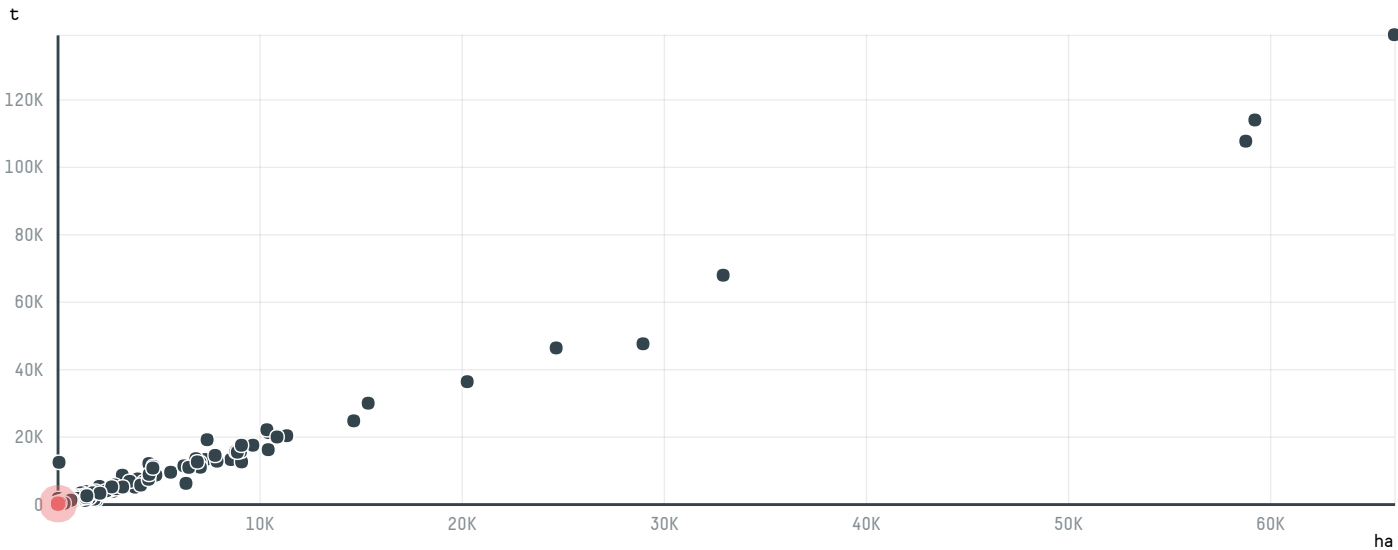

COMPARING COMPANIES IMPORTING COFFEE FROM BRAZIL IN 2016

Trase is a partnership between

In collaboration with

and many other organizations and individuals.

Donors

[Terms of Use](#) · [Privacy policy](#) · [Cookie policy](#) · [Contact us](#)

This website uses cookies to provide you with an improved user experience. By continuing to browse this site, you consent to the use of cookies and similar technologies. Please visit our [privacy policy](#) for further details.

I AGREE