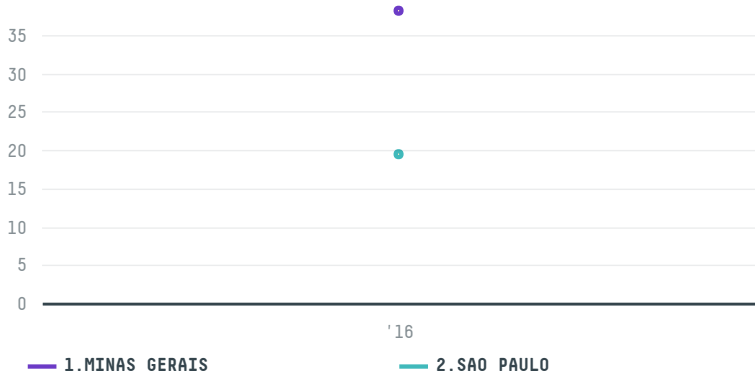

COMPARING COMPANIES IMPORTING COFFEE FROM BRAZIL IN 2016

Trase is a partnership between

In collaboration with

and many other organizations and individuals.

Donors

[Terms of Use](#) · [Privacy policy](#) · [Cookie policy](#) · [Contact us](#)

This website uses cookies to provide you with an improved user experience. By continuing to browse this site, you consent to the use of cookies and similar technologies. Please visit our [privacy policy](#) for further details.

I AGREE