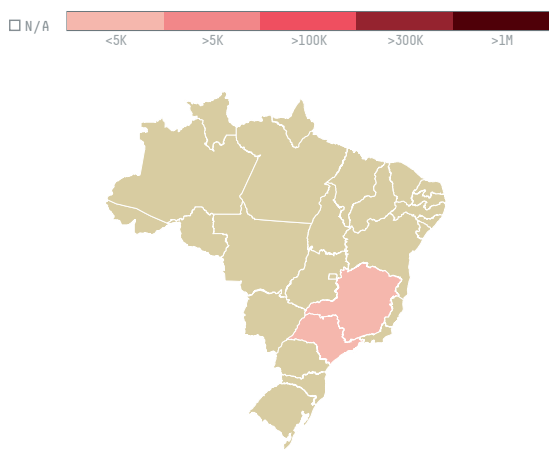

trase

THE SERENGETI TRADING COMPANY (EXP-0357/16)

ACTIVITY	COMMODITY	COUNTRY	YEAR
Importer	Coffee	Brazil	2016

THE SERENGETI TRADING COMPANY (EXP-0357/16) was the 1054th largest importer of coffee from BRAZIL in 2016, accounting for 58 tons. As an importer, THE SERENGETI TRADING COMPANY (EXP-0357/16) sources from 31 municipalities, or 5% of the coffee production municipalities. The main destination of the coffee imported by THE SERENGETI TRADING COMPANY (EXP-0357/16) is UNITED STATES, accounting for 100% of the total.

TOP DESTINATION COUNTRIES OF COFFEE IMPORTED BY THE SERENGETI TRADING COMPANY (EXP-0357/16):

COMPARING COMPANIES IMPORTING COFFEE FROM BRAZIL IN 2016

Trase is a partnership between

In collaboration with

and many other organizations and individuals.