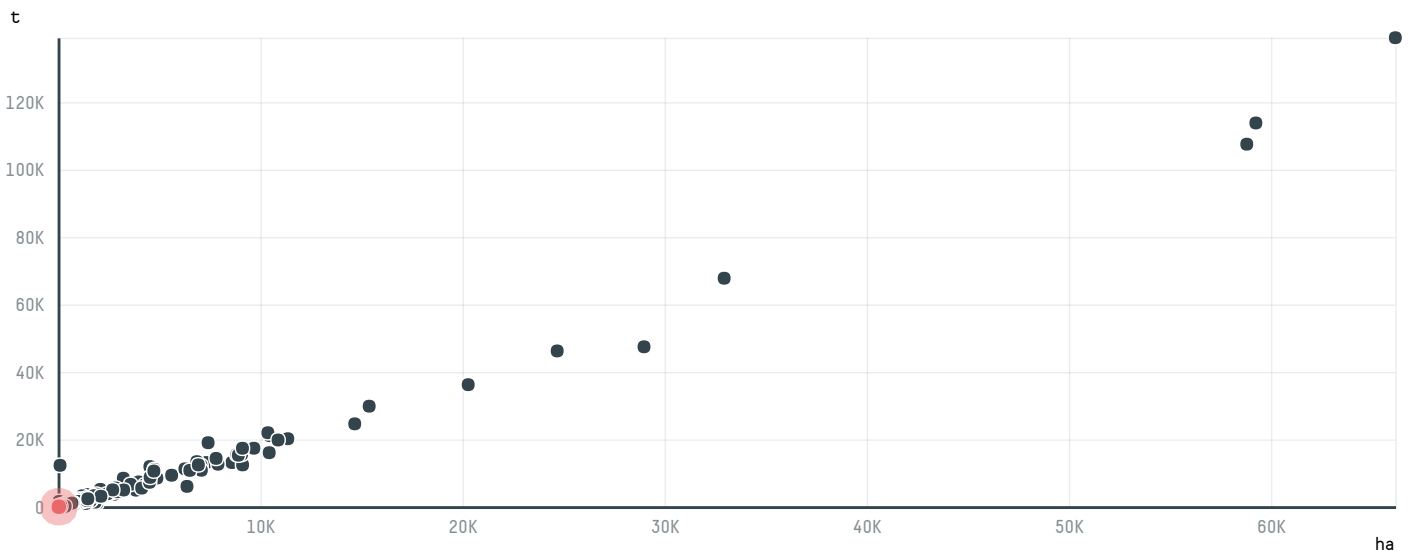

COMPARING COMPANIES IMPORTING COFFEE FROM BRAZIL IN 2016

Trase is a partnership between

In collaboration with

and many other organizations and individuals.

Donors

[Terms of Use](#) · [Privacy policy](#) · [Cookie policy](#) · [Contact us](#)

This website uses cookies to provide you with an improved user experience. By continuing to browse this site, you consent to the use of cookies and similar technologies. Please visit our [privacy policy](#) for further details.

I AGREE