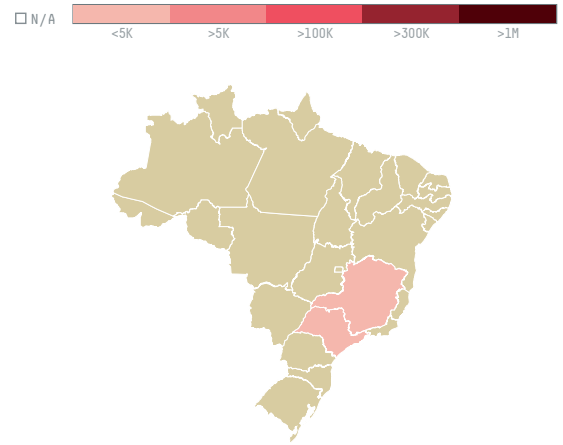

trase

THE SERENGETI TRADING COMPANY (EXP-0314/15)

ACTIVITY: **Importer** COMMODITY: **Coffee** COUNTRY: **Brazil** YEAR: **2016**

THE SERENGETI TRADING COMPANY (EXP-0314/15) was the 1237th largest importer of coffee from BRAZIL in 2016, accounting for 38 tons. As an importer, THE SERENGETI TRADING COMPANY (EXP-0314/15) sources from 31 municipalities, or 5% of the coffee production municipalities. The main destination of the coffee imported by THE SERENGETI TRADING COMPANY (EXP-0314/15) is UNITED STATES, accounting for 100% of the total.

TOP DESTINATION COUNTRIES OF COFFEE IMPORTED BY THE SERENGETI TRADING COMPANY (EXP-0314/15):

COMPARING COMPANIES IMPORTING COFFEE FROM BRAZIL IN 2016

Trase is a partnership between

In collaboration with

and many other organizations and individuals.