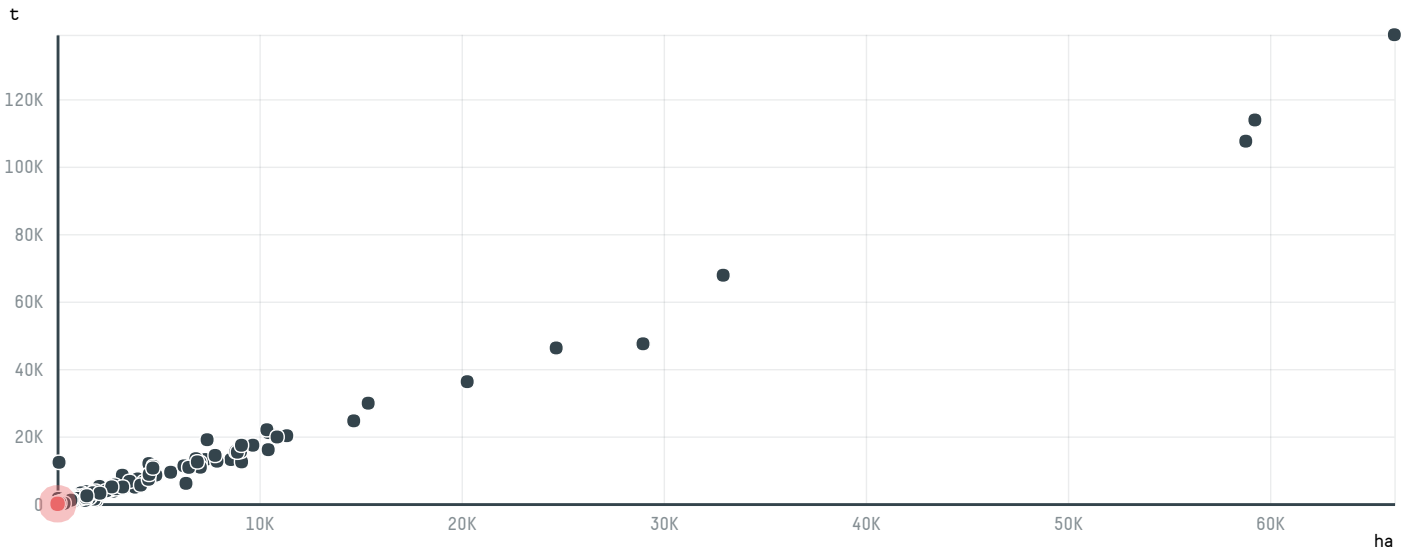

COMPARING COMPANIES IMPORTING COFFEE FROM BRAZIL IN 2016

Trase is a partnership between

In collaboration with

and many other organizations and individuals.

Donors

[Terms of Use](#) · [Privacy policy](#) · [Cookie policy](#) · [Contact us](#)

This website uses cookies to provide you with an improved user experience. By continuing to browse this site, you consent to the use of cookies and similar technologies. Please visit our [privacy policy](#) for further details.

I AGREE