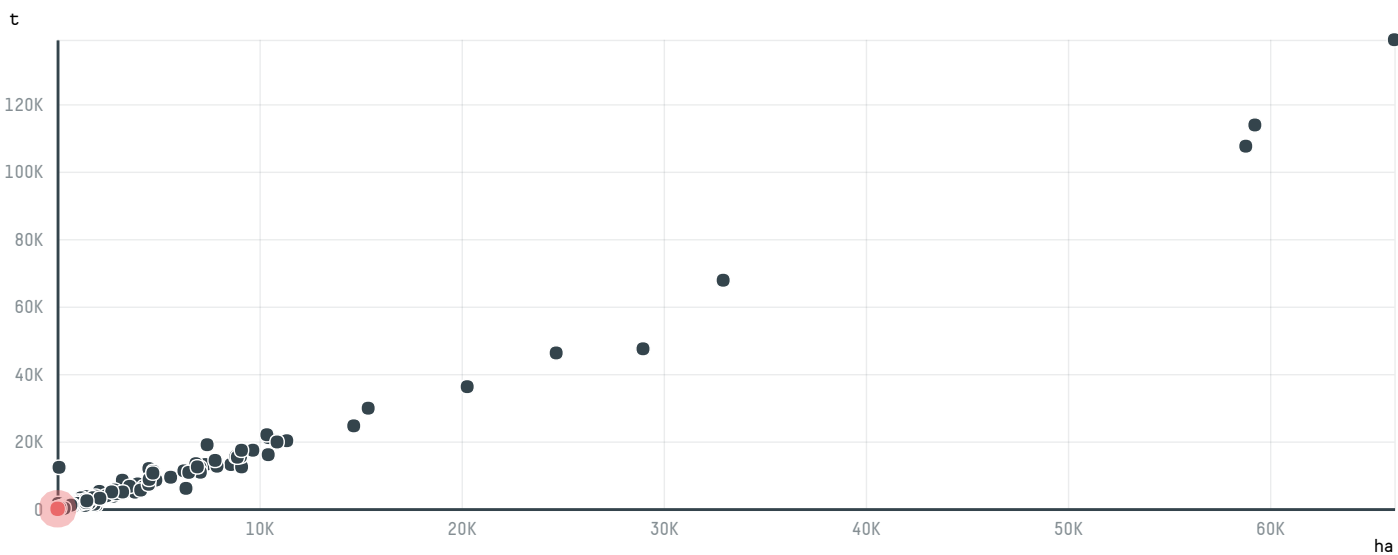

COMPARING COMPANIES IMPORTING COFFEE FROM BRAZIL IN 2016

Trase is a partnership between

In collaboration with

and many other organizations and individuals.

Donors

[Terms of Use](#) · [Privacy policy](#) · [Cookie policy](#) · [Contact us](#)

This website uses cookies to provide you with an improved user experience. By continuing to browse this site, you consent to the use of cookies and similar technologies. Please visit our [privacy policy](#) for further details.

I AGREE