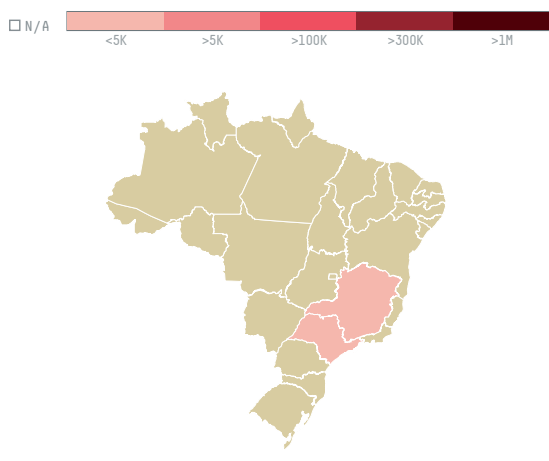

COMPARING COMPANIES IMPORTING COFFEE FROM BRAZIL IN 2016

Trase is a partnership between

In collaboration with

and many other organizations and individuals.

Donors

[Terms of Use](#) · [Privacy policy](#) · [Cookie policy](#) · [Contact us](#)

This website uses cookies to provide you with an improved user experience. By continuing to browse this site, you consent to the use of cookies and similar technologies. Please visit our [privacy policy](#) for further details.

I AGREE