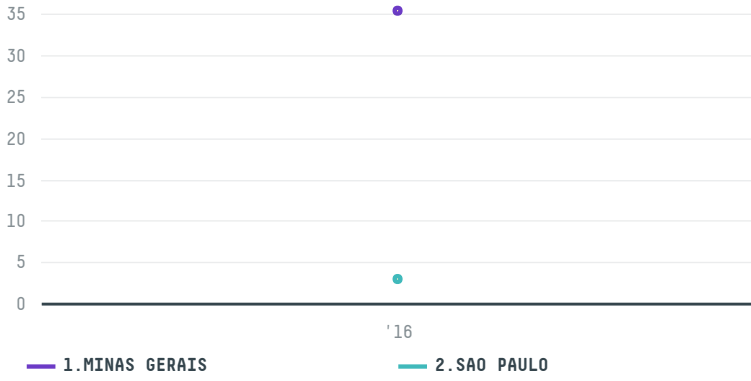

COMPARING COMPANIES IMPORTING COFFEE FROM BRAZIL IN 2016

Trase is a partnership between

In collaboration with

and many other organizations and individuals.

Donors

[Terms of Use](#) · [Privacy policy](#) · [Cookie policy](#) · [Contact us](#)

This website uses cookies to provide you with an improved user experience. By continuing to browse this site, you consent to the use of cookies and similar technologies. Please visit our [privacy policy](#) for further details.

I AGREE