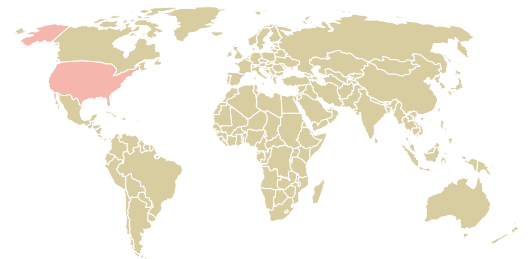

trase

THE SERENGETI TRADING COMPANY (EXP-0291/16)

ACTIVITY	COMMODITY	COUNTRY	YEAR
Importer	Coffee	Brazil	2016

THE SERENGETI TRADING COMPANY (EXP-0291/16) was the 1215th largest importer of coffee from BRAZIL in 2016, accounting for 38 tons. As an importer, THE SERENGETI TRADING COMPANY (EXP-0291/16) sources from 31 municipalities, or 5% of the coffee production municipalities. The main destination of the coffee imported by THE SERENGETI TRADING COMPANY (EXP-0291/16) is UNITED STATES, accounting for 100% of the total.

TOP DESTINATION COUNTRIES OF COFFEE IMPORTED BY THE SERENGETI TRADING COMPANY (EXP-0291/16):

COMPARING COMPANIES IMPORTING COFFEE FROM BRAZIL IN 2016

Trase is a partnership between

In collaboration with

and many other organizations and individuals.