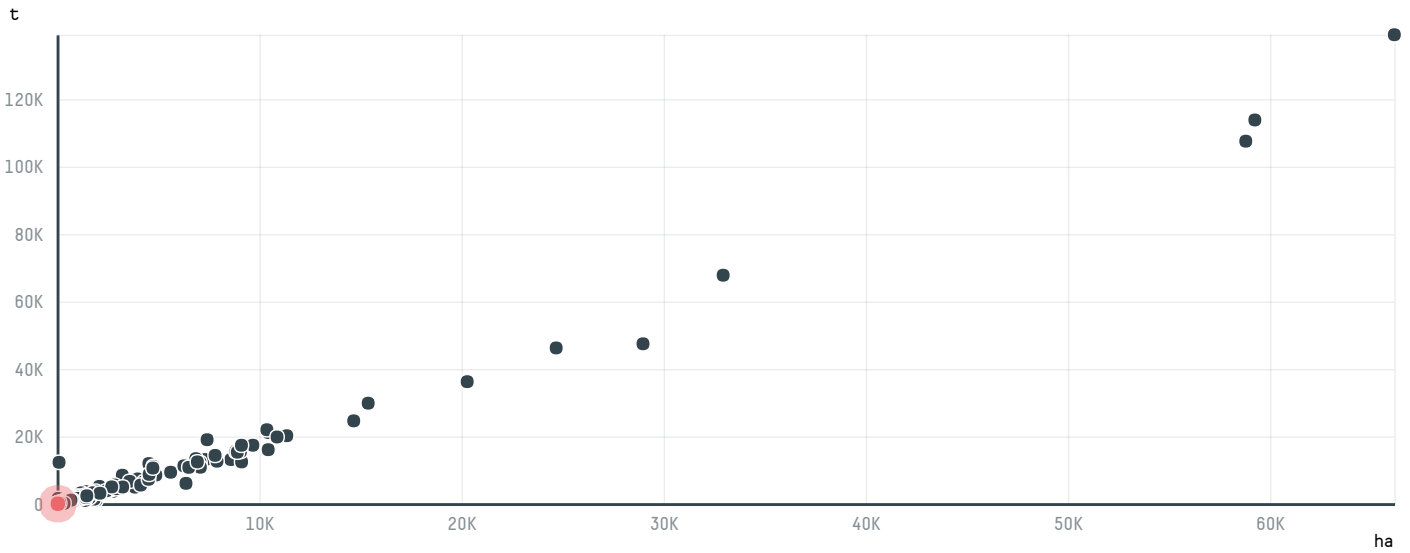

trase

THE SERENGETI TRADING COMPANY (EXP-0291/16)

ACTIVITY	COMMODITY	COUNTRY	YEAR
Importer	Coffee	Brazil	2016

THE SERENGETI TRADING COMPANY (EXP-0291/16) was the 1215th largest importer of coffee from BRAZIL in 2016, accounting for 38 tons. As an importer, THE SERENGETI TRADING COMPANY (EXP-0291/16) sources from 31 municipalities, or 5% of the coffee production municipalities. The main destination of the coffee imported by THE SERENGETI TRADING COMPANY (EXP-0291/16) is UNITED STATES, accounting for 100% of the total.

TOP DESTINATION COUNTRIES OF COFFEE IMPORTED BY THE SERENGETI TRADING COMPANY (EXP-0291/16):

COMPARING COMPANIES IMPORTING COFFEE FROM BRAZIL IN 2016

Trase is a partnership between

In collaboration with

and many other organizations and individuals.