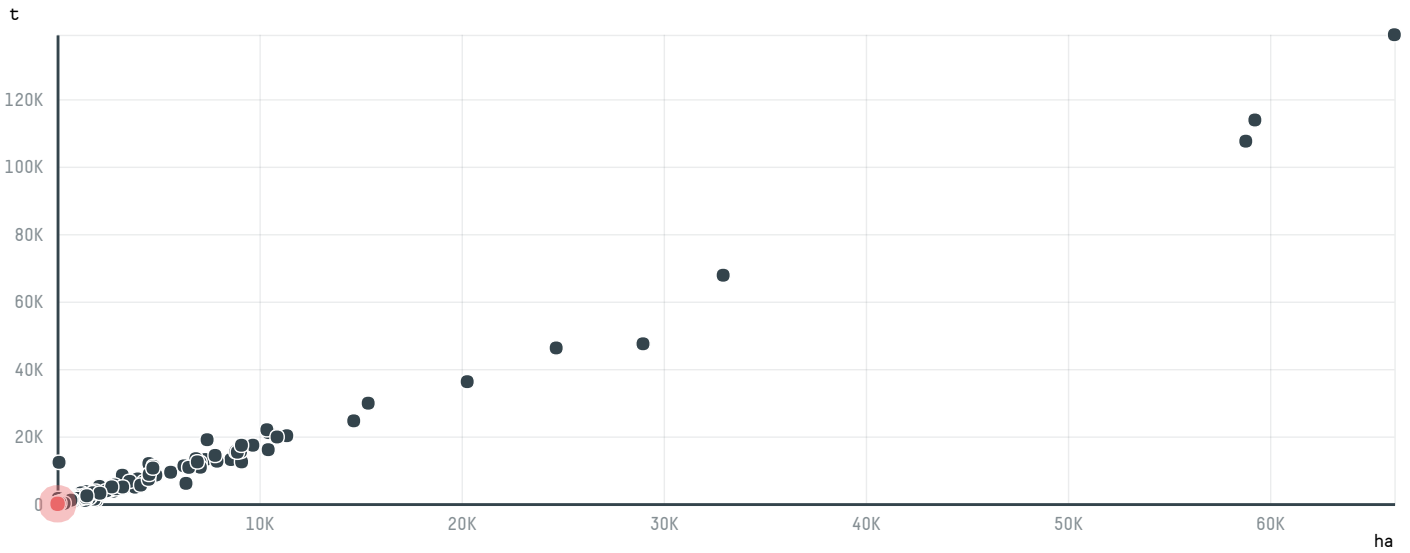

trase

THE SERENGETI TRADING COMPANY (EXP-0274/16)

ACTIVITY: **Importer** COMMODITY: **Coffee** COUNTRY: **Brazil** YEAR: **2016**

THE SERENGETI TRADING COMPANY (EXP-0274/16) was the 1472nd largest importer of coffee from BRAZIL in 2016, accounting for 19 tons. As an importer, THE SERENGETI TRADING COMPANY (EXP-0274/16) sources from 31 municipalities, or 5% of the coffee production municipalities. The main destination of the coffee imported by THE SERENGETI TRADING COMPANY (EXP-0274/16) is UNITED STATES, accounting for 100% of the total.

TOP DESTINATION COUNTRIES OF COFFEE IMPORTED BY THE SERENGETI TRADING COMPANY (EXP-0274/16):

COMPARING COMPANIES IMPORTING COFFEE FROM BRAZIL IN 2016

Trase is a partnership between

In collaboration with

and many other organizations and individuals.