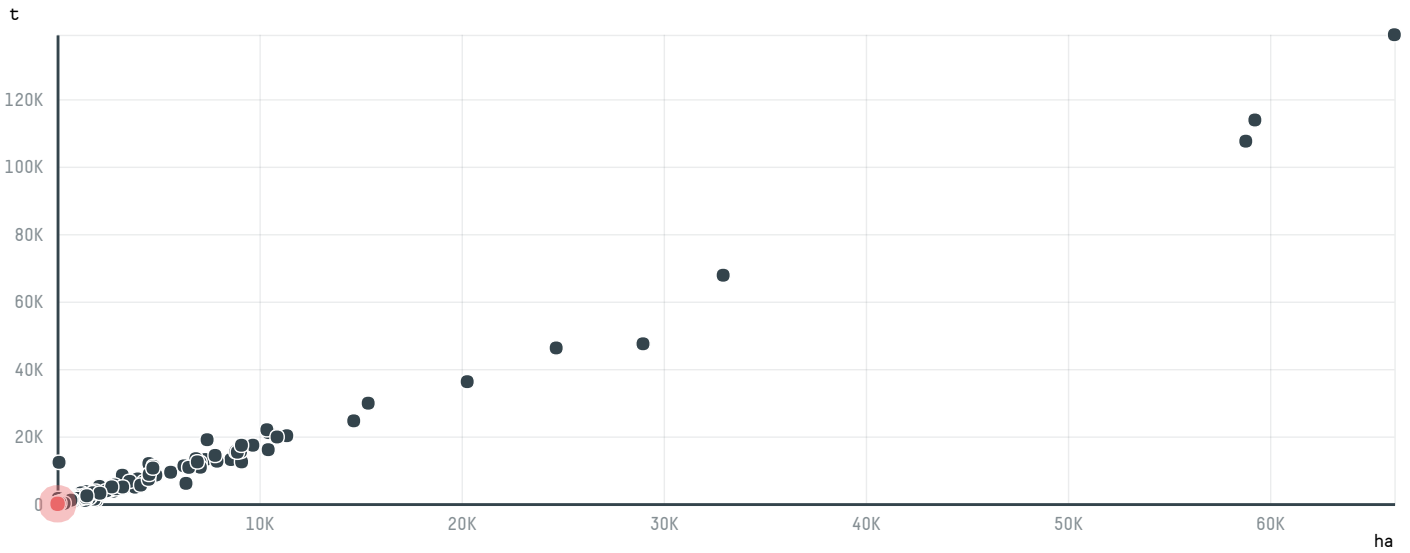

trase

THE SERENGETI TRADING COMPANY (EXP-0189/16)

ACTIVITY	COMMODITY	COUNTRY	YEAR
Importer	Coffee	Brazil	2016

THE SERENGETI TRADING COMPANY (EXP-0189/16) was the 1459th largest importer of coffee from BRAZIL in 2016, accounting for 19 tons. As an importer, THE SERENGETI TRADING COMPANY (EXP-0189/16) sources from 31 municipalities, or 5% of the coffee production municipalities. The main destination of the coffee imported by THE SERENGETI TRADING COMPANY (EXP-0189/16) is UNITED STATES, accounting for 100% of the total.

TOP DESTINATION COUNTRIES OF COFFEE IMPORTED BY THE SERENGETI TRADING COMPANY (EXP-0189/16):

COMPARING COMPANIES IMPORTING COFFEE FROM BRAZIL IN 2016

Trase is a partnership between

In collaboration with

and many other organizations and individuals.