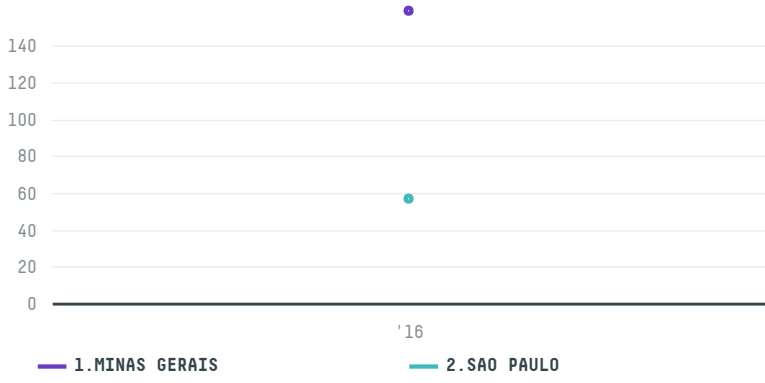

COMPARING COMPANIES IMPORTING COFFEE FROM BRAZIL IN 2016

Trase is a partnership between

In collaboration with

and many other organizations and individuals.

Donors

[Terms of Use](#) · [Privacy policy](#) · [Cookie policy](#) · [Contact us](#)

This website uses cookies to provide you with an improved user experience. By continuing to browse this site, you consent to the use of cookies and similar technologies. Please visit our [privacy policy](#) for further details.

I AGREE