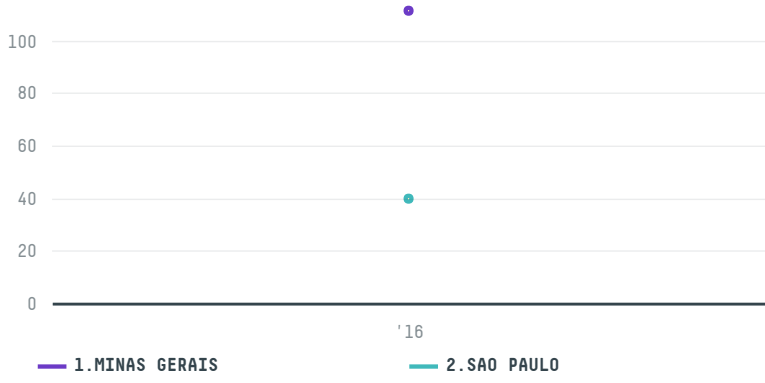

COMPARING COMPANIES IMPORTING COFFEE FROM BRAZIL IN 2016

Trase is a partnership between

In collaboration with

and many other organizations and individuals.

Donors

[Terms of Use](#) · [Privacy policy](#) · [Cookie policy](#) · [Contact us](#)

This website uses cookies to provide you with an improved user experience. By continuing to browse this site, you consent to the use of cookies and similar technologies. Please visit our [privacy policy](#) for further details.

I AGREE