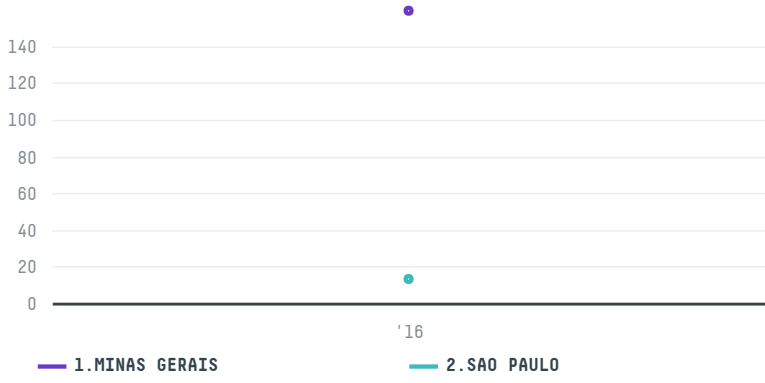

COMPARING COMPANIES IMPORTING COFFEE FROM BRAZIL IN 2016

Trase is a partnership between

In collaboration with

and many other organizations and individuals.

Donors

[Terms of Use](#) · [Privacy policy](#) · [Cookie policy](#) · [Contact us](#)

This website uses cookies to provide you with an improved user experience. By continuing to browse this site, you consent to the use of cookies and similar technologies. Please visit our [privacy policy](#) for further details.

I AGREE