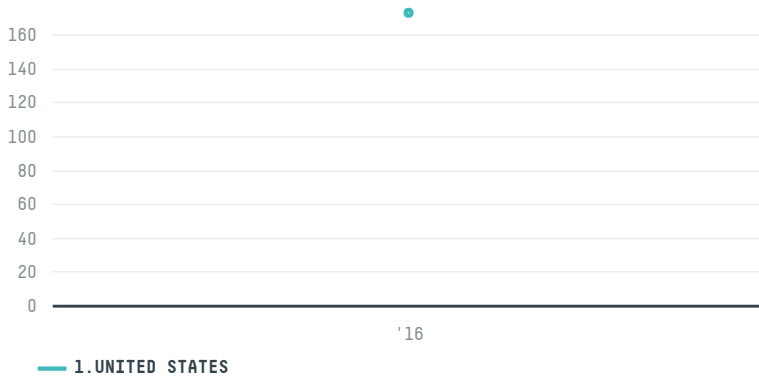

TOP DESTINATION COUNTRIES OF COFFEE IMPORTED BY THE FOLGER COFFEE COMPANY (EXP-0335/16):