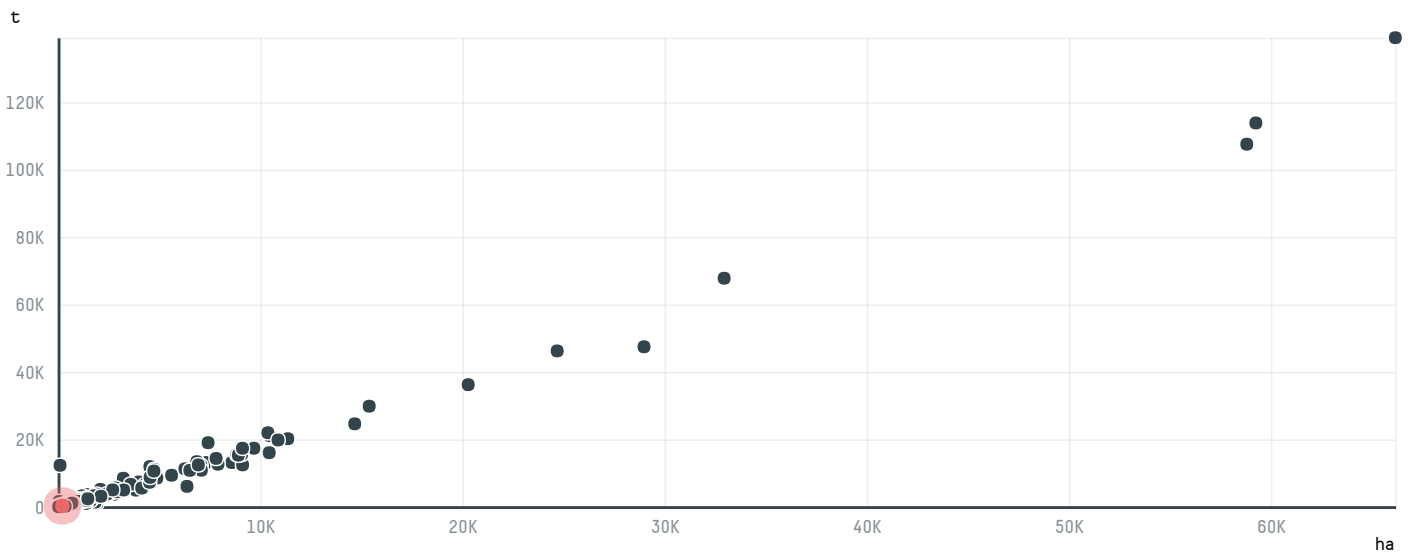

trase

STARBUCKS COFFEE TRADING COMPANY SARL (EXP-0999/15A)

ACTIVITY COMMODITY COUNTRY YEAR
Importer **Coffee** **Brazil** **2016**

STARBUCKS COFFEE TRADING COMPANY SARL (EXP-0999/15A) was the 412th largest importer of coffee from BRAZIL in 2016, accounting for 288 tons. As an importer, STARBUCKS COFFEE TRADING COMPANY SARL (EXP-0999/15A) sources from 31 municipalities, or 5% of the coffee production municipalities. The main destination of the coffee imported by STARBUCKS COFFEE TRADING COMPANY SARL (EXP-0999/15A) is UNITED STATES, accounting for 100% of the total.

TOP DESTINATION COUNTRIES OF COFFEE IMPORTED BY STARBUCKS COFFEE TRADING COMPANY SARL (EXP-0999/15A):

□ N/A <5K >5K >100K >300K >1M

COMPARING COMPANIES IMPORTING COFFEE FROM BRAZIL IN 2016

Trase is a partnership between