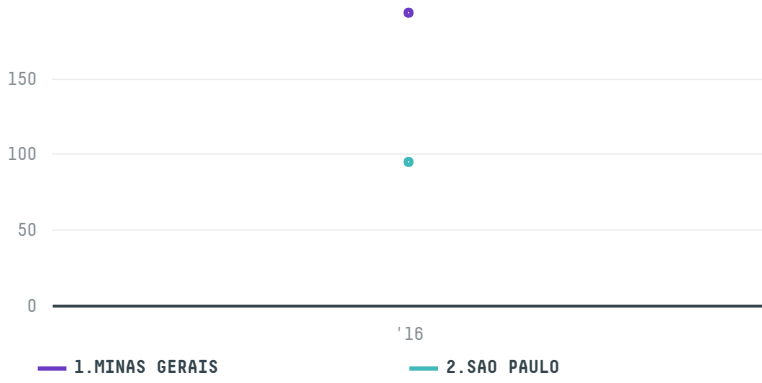

COMPARING COMPANIES IMPORTING COFFEE FROM BRAZIL IN 2016

Trase is a partnership between

In collaboration with

and many other organizations and individuals.

Donors

[Terms of Use](#) · [Privacy policy](#) · [Cookie policy](#) · [Contact us](#)

This website uses cookies to provide you with an improved user experience. By continuing to browse this site, you consent to the use of cookies and similar technologies. Please visit our [privacy policy](#) for further details.

I AGREE