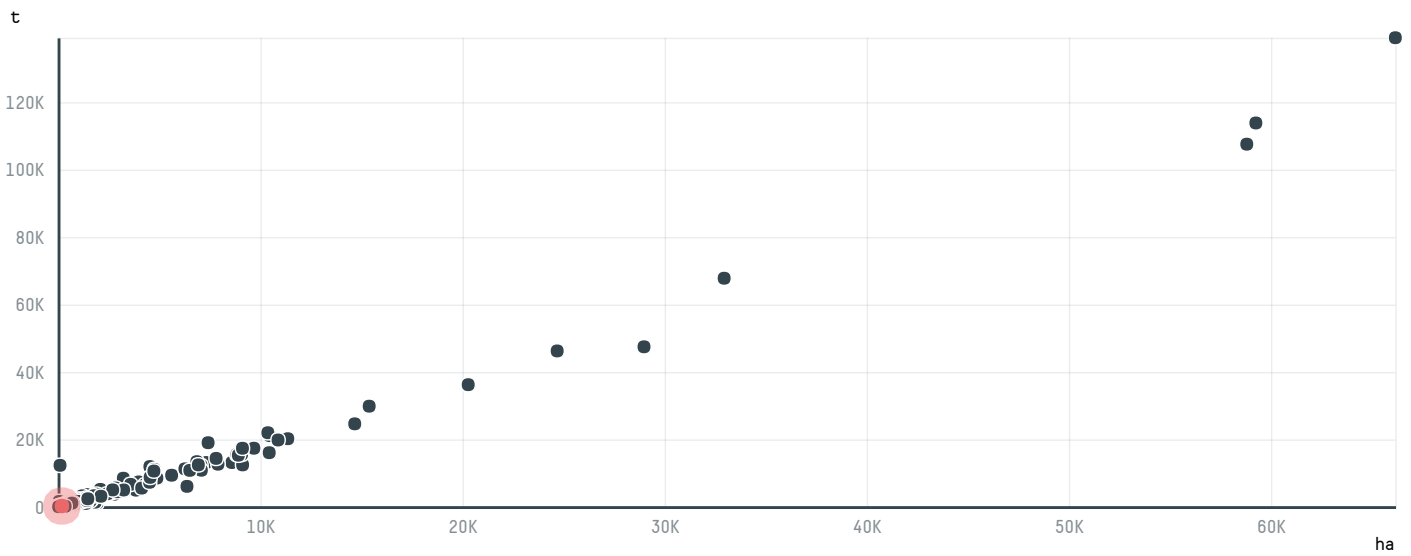

trase

STARBUCKS COFFEE TRADING COMPANY SARL (EXP-0997/15A)

ACTIVITY: **Importer** COMMODITY: **Coffee** COUNTRY: **Brazil** YEAR: **2016**

STARBUCKS COFFEE TRADING COMPANY SARL (EXP-0997/15A) was the 455th largest importer of coffee from BRAZIL in 2016, accounting for 24.9 tons. As an importer, STARBUCKS COFFEE TRADING COMPANY SARL (EXP-0997/15A) sources from 31 municipalities, or 5% of the coffee production municipalities. The main destination of the coffee imported by STARBUCKS COFFEE TRADING COMPANY SARL (EXP-0997/15A) is UNITED STATES, accounting for 100% of the total.

TOP DESTINATION COUNTRIES OF COFFEE IMPORTED BY STARBUCKS COFFEE TRADING COMPANY SARL (EXP-0997/15A):

Legend: N/A <5K >5K >100K >300K >1M

COMPARING COMPANIES IMPORTING COFFEE FROM BRAZIL IN 2016

Trase is a partnership between