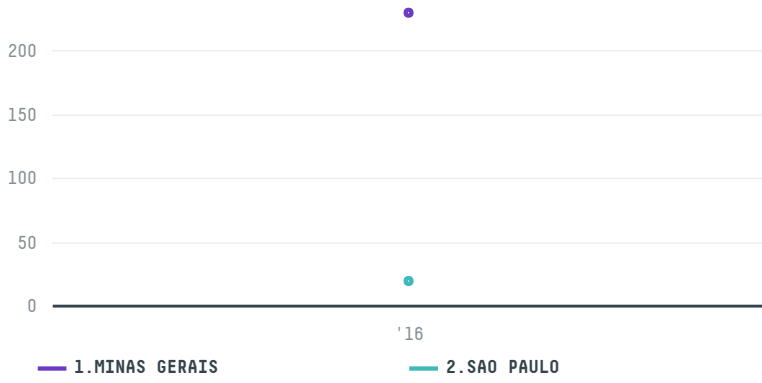

COMPARING COMPANIES IMPORTING COFFEE FROM BRAZIL IN 2016

Trase is a partnership between

In collaboration with

and many other organizations and individuals.

Donors

[Terms of Use](#) · [Privacy policy](#) · [Cookie policy](#) · [Contact us](#)

This website uses cookies to provide you with an improved user experience. By continuing to browse this site, you consent to the use of cookies and similar technologies. Please visit our [privacy policy](#) for further details.

I AGREE