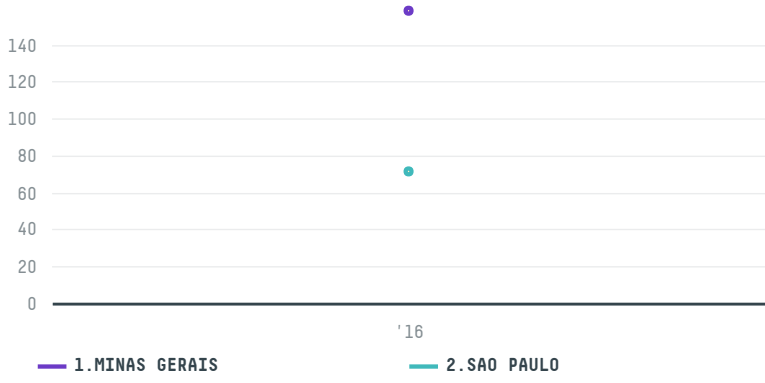

COMPARING COMPANIES IMPORTING COFFEE FROM BRAZIL IN 2016

Trase is a partnership between

In collaboration with

and many other organizations and individuals.

Donors

[Terms of Use](#) · [Privacy policy](#) · [Cookie policy](#) · [Contact us](#)

This website uses cookies to provide you with an improved user experience. By continuing to browse this site, you consent to the use of cookies and similar technologies. Please visit our [privacy policy](#) for further details.

I AGREE