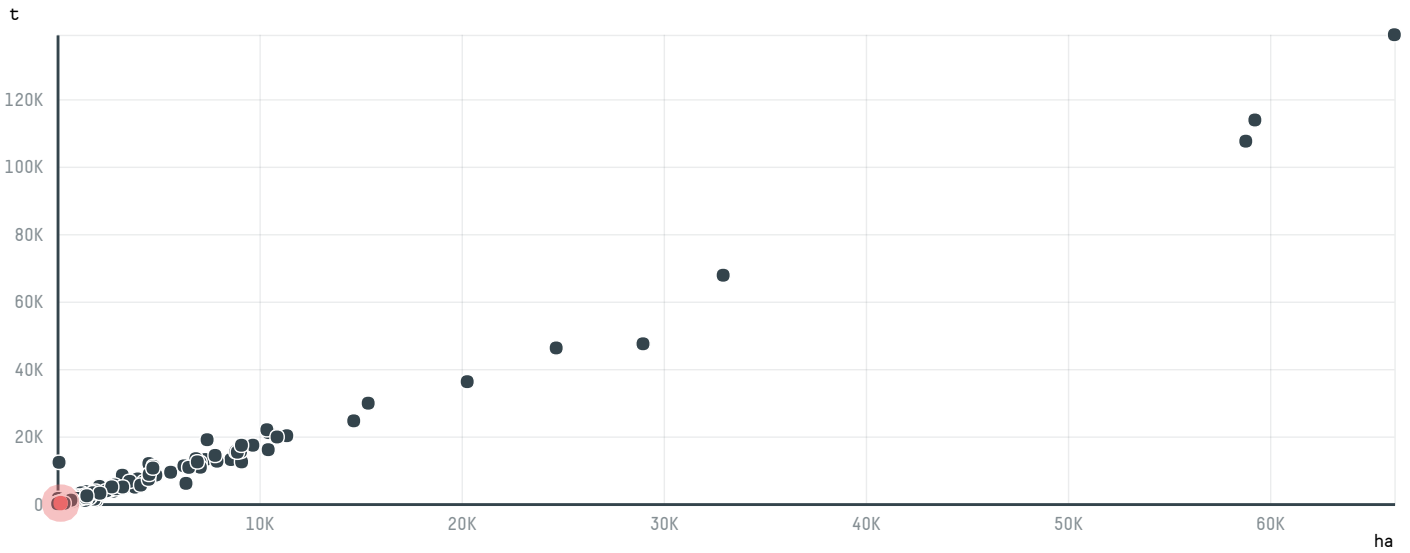

### TOP DESTINATION COUNTRIES OF COFFEE IMPORTED BY STARBUCKS COFFEE TRADING COMPANY SARL (EXP-0146/16):

□ N/A  <5K  >5K  >100K  >300K  >1M

COMPARING COMPANIES IMPORTING COFFEE FROM BRAZIL IN 2016

Trase is a partnership between