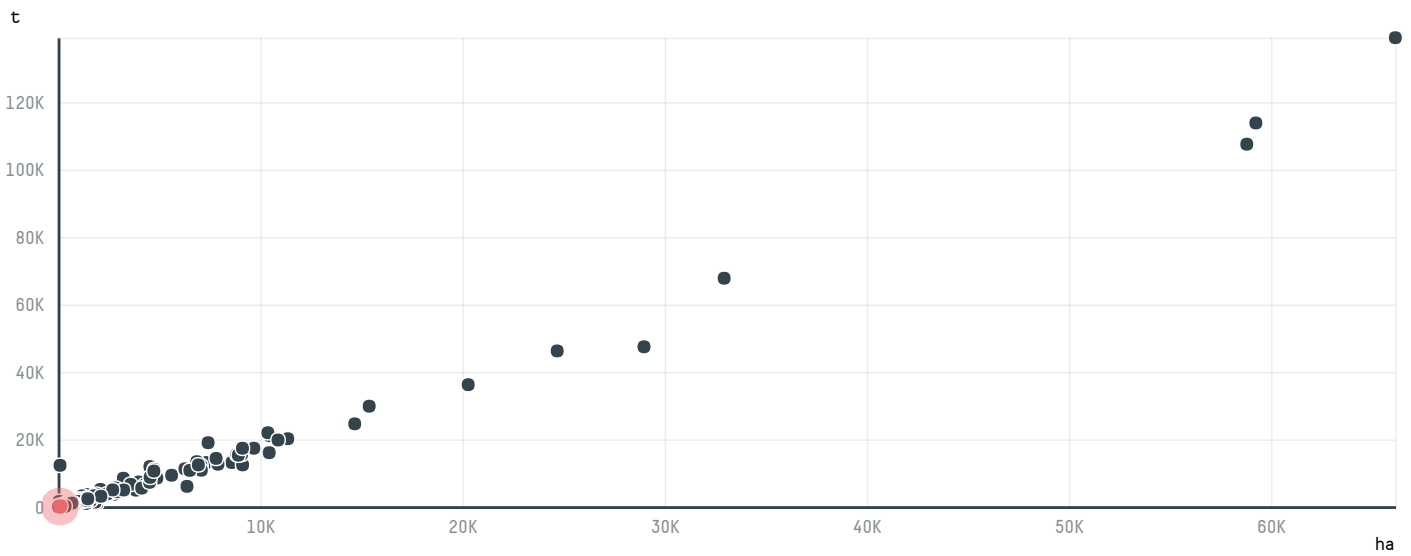

COMPARING COMPANIES IMPORTING COFFEE FROM BRAZIL IN 2016

Trase is a partnership between

In collaboration with

and many other organizations and individuals.

Donors

[Terms of Use](#) · [Privacy policy](#) · [Cookie policy](#) · [Contact us](#)

This website uses cookies to provide you with an improved user experience. By continuing to browse this site, you consent to the use of cookies and similar technologies. Please visit our [privacy policy](#) for further details.

I AGREE