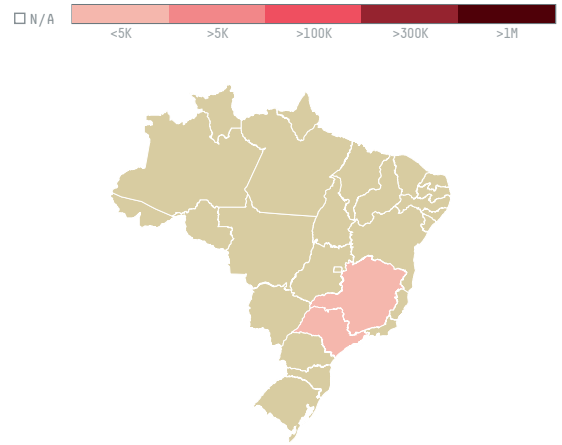

trase

STARBUCKS COFFEE TRADING COMPANY SARL (EXP-0048/15)

ACTIVITY	COMMODITY	COUNTRY	YEAR
Importer	Coffee	Brazil	2016

STARBUCKS COFFEE TRADING COMPANY SARL (EXP-0048/15) was the 819th largest importer of coffee from BRAZIL in 2016, accounting for 96 tons. As an importer, STARBUCKS COFFEE TRADING COMPANY SARL (EXP-0048/15) sources from 31 municipalities, or 5% of the coffee production municipalities. The main destination of the coffee imported by STARBUCKS COFFEE TRADING COMPANY SARL (EXP-0048/15) is UNITED STATES, accounting for 100% of the total.

TOP DESTINATION COUNTRIES OF COFFEE IMPORTED BY STARBUCKS COFFEE TRADING COMPANY SARL (EXP-0048/15):

□ N/A <5K >5K >100K >300K >1M

COMPARING COMPANIES IMPORTING COFFEE FROM BRAZIL IN 2016

Trase is a partnership between