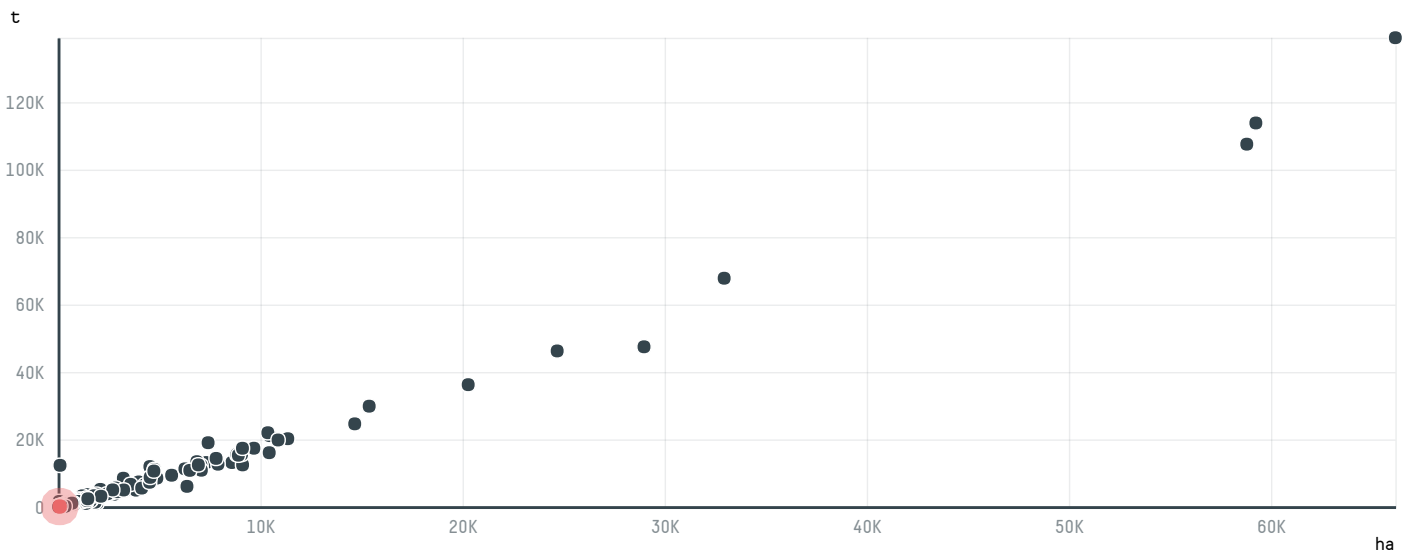

trase

STARBUCKS COFFEE TRADING COMPANY SARL (EXP-0048/15)

ACTIVITY	COMMODITY	COUNTRY	YEAR
Importer	Coffee	Brazil	2016

STARBUCKS COFFEE TRADING COMPANY SARL (EXP-0048/15) was the 819th largest importer of coffee from BRAZIL in 2016, accounting for 96 tons. As an importer, STARBUCKS COFFEE TRADING COMPANY SARL (EXP-0048/15) sources from 31 municipalities, or 5% of the coffee production municipalities. The main destination of the coffee imported by STARBUCKS COFFEE TRADING COMPANY SARL (EXP-0048/15) is UNITED STATES, accounting for 100% of the total.

TOP DESTINATION COUNTRIES OF COFFEE IMPORTED BY STARBUCKS COFFEE TRADING COMPANY SARL (EXP-0048/15):

□ N/A <5K >5K >100K >300K >1M

COMPARING COMPANIES IMPORTING COFFEE FROM BRAZIL IN 2016

Trase is a partnership between