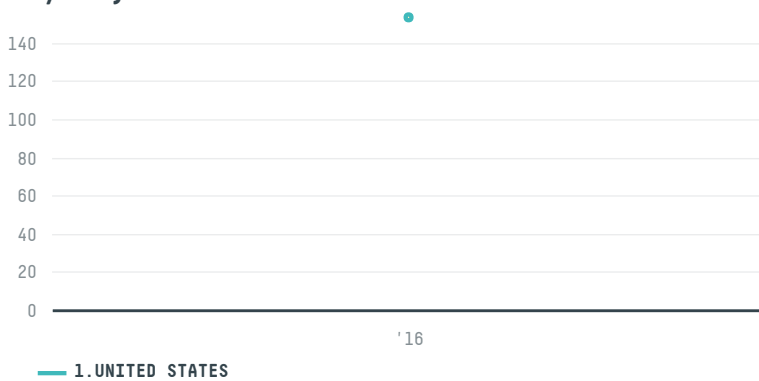

TOP DESTINATION COUNTRIES OF COFFEE IMPORTED BY STARBUCKS COFFEE TRADING COMPANY SARL (EXP-0044/15B):