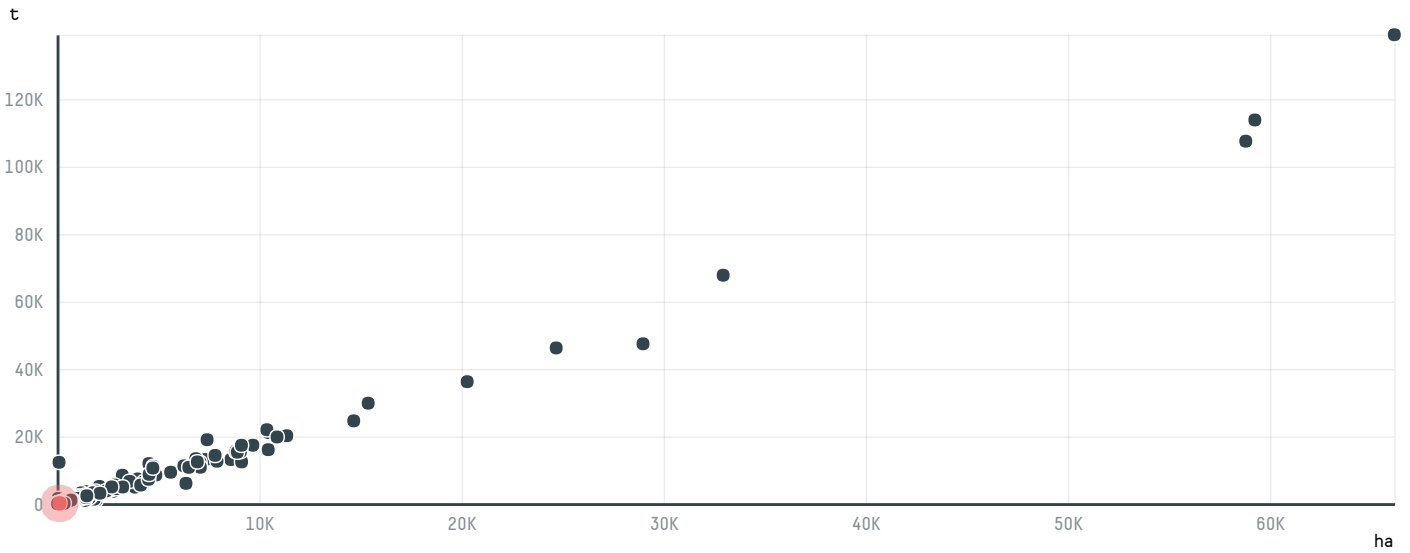

trase

STARBUCKS COFFEE TRADING COMPANY SARL (EXP-0044/15B)

ACTIVITY COMMODITY COUNTRY YEAR
Importer **Coffee** **Brazil** **2016**

STARBUCKS COFFEE TRADING COMPANY SARL (EXP-0044/15B) was the 656th largest importer of coffee from BRAZIL in 2016, accounting for 153 tons. As an importer, STARBUCKS COFFEE TRADING COMPANY SARL (EXP-0044/15B) sources from 31 municipalities, or 5% of the coffee production municipalities. The main destination of the coffee imported by STARBUCKS COFFEE TRADING COMPANY SARL (EXP-0044/15B) is UNITED STATES, accounting for 100% of the total.

TOP DESTINATION COUNTRIES OF COFFEE IMPORTED BY STARBUCKS COFFEE TRADING COMPANY SARL (EXP-0044/15B):

□ N/A <5K >5K >100K >300K >1M

COMPARING COMPANIES IMPORTING COFFEE FROM BRAZIL IN 2016

Trase is a partnership between