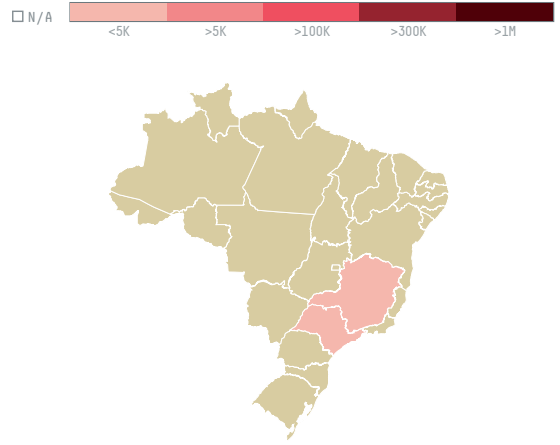

trase

STARBUCKS COFFEE TRADING COMPANY SARL (EXP-0044/15B)

ACTIVITY COMMODITY COUNTRY YEAR
Importer **Coffee** **Brazil** **2016**

STARBUCKS COFFEE TRADING COMPANY SARL (EXP-0044/15B) was the 656th largest importer of coffee from BRAZIL in 2016, accounting for 153 tons. As an importer, STARBUCKS COFFEE TRADING COMPANY SARL (EXP-0044/15B) sources from 31 municipalities, or 5% of the coffee production municipalities. The main destination of the coffee imported by STARBUCKS COFFEE TRADING COMPANY SARL (EXP-0044/15B) is UNITED STATES, accounting for 100% of the total.

TOP DESTINATION COUNTRIES OF COFFEE IMPORTED BY STARBUCKS COFFEE TRADING COMPANY SARL (EXP-0044/15B):

□ N/A <5K >5K >100K >300K >1M

COMPARING COMPANIES IMPORTING COFFEE FROM BRAZIL IN 2016

Trase is a partnership between