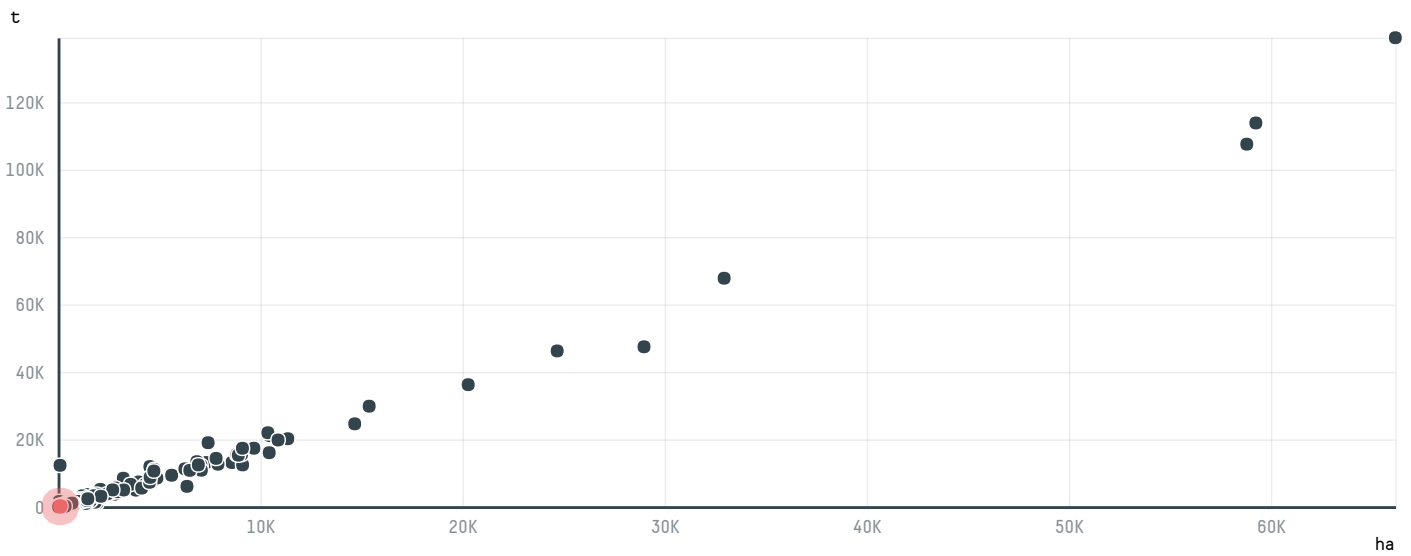

trase

STARBUCKS COFFEE TRADING COMPANY SARL (EXP-0040/15C)

ACTIVITY	COMMODITY	COUNTRY	YEAR
Importer	Coffee	Brazil	2016

STARBUCKS COFFEE TRADING COMPANY SARL (EXP-0040/15C) was the 669th largest importer of coffee from BRAZIL in 2016, accounting for 134 tons. As an importer, STARBUCKS COFFEE TRADING COMPANY SARL (EXP-0040/15C) sources from 31 municipalities, or 5% of the coffee production municipalities. The main destination of the coffee imported by STARBUCKS COFFEE TRADING COMPANY SARL (EXP-0040/15C) is UNITED STATES, accounting for 100% of the total.

TOP DESTINATION COUNTRIES OF COFFEE IMPORTED BY STARBUCKS COFFEE TRADING COMPANY SARL (EXP-0040/15C):

□ N/A <5K >5K >100K >300K >1M

COMPARING COMPANIES IMPORTING COFFEE FROM BRAZIL IN 2016

Trase is a partnership between