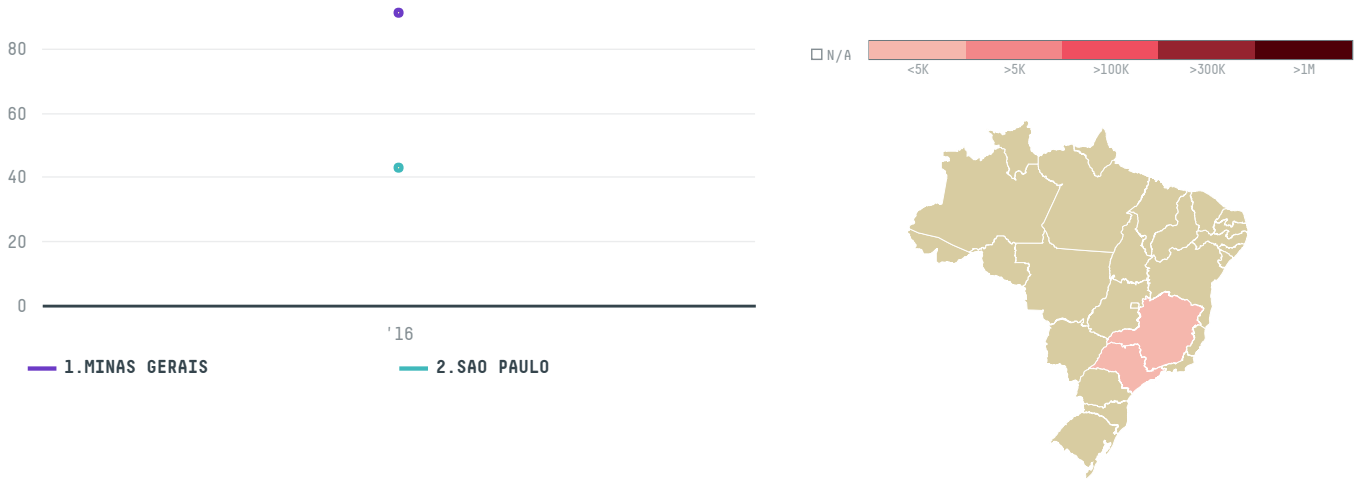

COMPARING COMPANIES IMPORTING COFFEE FROM BRAZIL IN 2016

Trase is a partnership between

In collaboration with

and many other organizations and individuals.

Donors

[Terms of Use](#) · [Privacy policy](#) · [Cookie policy](#) · [Contact us](#)

This website uses cookies to provide you with an improved user experience. By continuing to browse this site, you consent to the use of cookies and similar technologies. Please visit our [privacy policy](#) for further details.

I AGREE