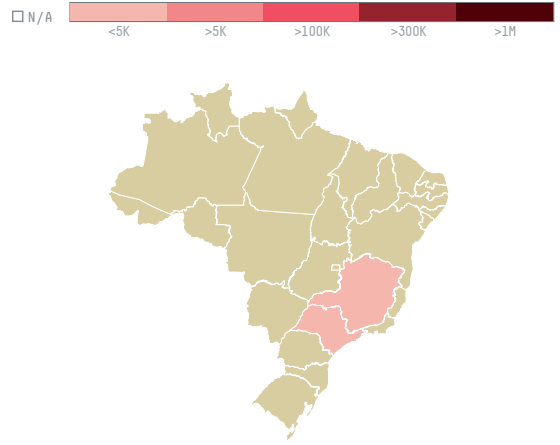

trase

MERCON COFFEE CORPORATION (EXP-0330/14F)

ACTIVITY: **Importer** COMMODITY: **Coffee** COUNTRY: **Brazil** YEAR: **2016**

MERCON COFFEE CORPORATION (EXP-0330/14F) was the 1659th largest importer of coffee from BRAZIL in 2016, accounting for 2 tons. As an importer, MERCON COFFEE CORPORATION (EXP-0330/14F) sources from 31 municipalities, or 5% of the coffee production municipalities. The main destination of the coffee imported by MERCON COFFEE CORPORATION (EXP-0330/14F) is UNITED STATES, accounting for 100% of the total.

TOP DESTINATION COUNTRIES OF COFFEE IMPORTED BY MERCON COFFEE CORPORATION (EXP-0330/14F):

COMPARING COMPANIES IMPORTING COFFEE FROM BRAZIL IN 2016

Trase is a partnership between

In collaboration with

and many other organizations and individuals.