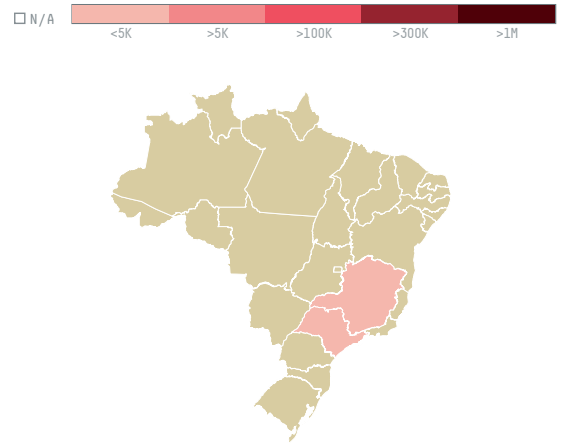

trase

COFFEE AMERICA (USA) CORPORATION (EXP-0853/14C)

ACTIVITY	COMMODITY	COUNTRY	YEAR
Importer	Coffee	Brazil	2016

COFFEE AMERICA (USA) CORPORATION (EXP-0853/14C) was the 1198th largest importer of coffee from BRAZIL in 2016, accounting for 38 tons. As an importer, COFFEE AMERICA (USA) CORPORATION (EXP-0853/14C) sources from 31 municipalities, or 5% of the coffee production municipalities. The main destination of the coffee imported by COFFEE AMERICA (USA) CORPORATION (EXP-0853/14C) is UNITED STATES, accounting for 100% of the total.

TOP DESTINATION COUNTRIES OF COFFEE IMPORTED BY COFFEE AMERICA (USA) CORPORATION (EXP-0853/14C):

COMPARING COMPANIES IMPORTING COFFEE FROM BRAZIL IN 2016

Trase is a partnership between

In collaboration with