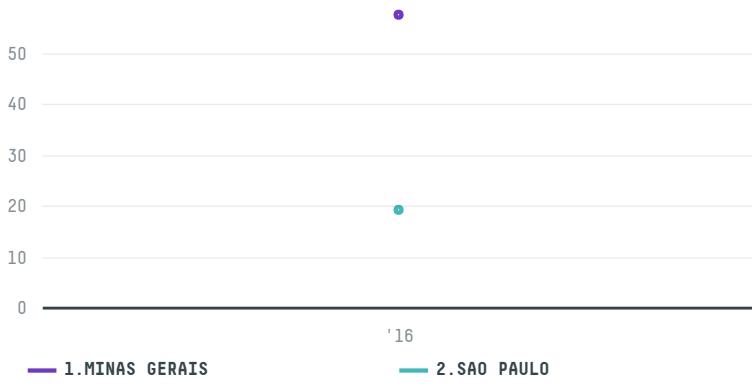

COMPARING COMPANIES IMPORTING COFFEE FROM BRAZIL IN 2016

Trase is a partnership between

In collaboration with

and many other organizations and individuals.

Donors

[Terms of Use](#) · [Privacy policy](#) · [Cookie policy](#) · [Contact us](#)

This website uses cookies to provide you with an improved user experience. By continuing to browse this site, you consent to the use of cookies and similar technologies. Please visit our [privacy policy](#) for further details.

I AGREE