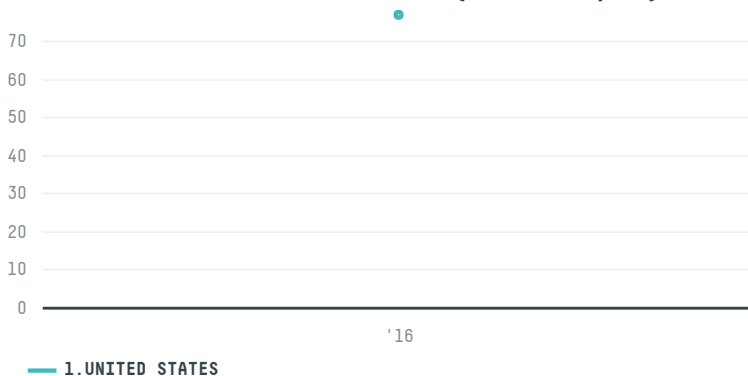

TOP DESTINATION COUNTRIES OF COFFEE IMPORTED BY COEX COFFEE INTERNATIONAL INC (EXP-0646/15):