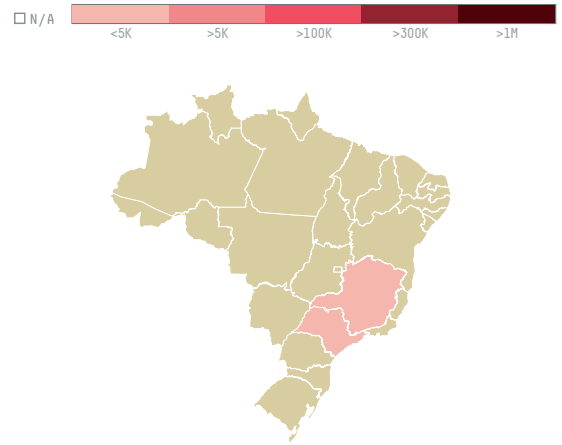

trase

COEX COFFEE INTERNATIONAL INC (EXP-0646/15)

ACTIVITY	COMMODITY	COUNTRY	YEAR
Importer	Coffee	Brazil	2016

COEX COFFEE INTERNATIONAL INC (EXP-0646/15) was the 921st largest importer of coffee from BRAZIL in 2016, accounting for 77 tons. As an importer, COEX COFFEE INTERNATIONAL INC (EXP-0646/15) sources from 31 municipalities, or 5% of the coffee production municipalities. The main destination of the coffee imported by COEX COFFEE INTERNATIONAL INC (EXP-0646/15) is UNITED STATES, accounting for 100% of the total.

TOP DESTINATION COUNTRIES OF COFFEE IMPORTED BY COEX COFFEE INTERNATIONAL INC (EXP-0646/15):

COMPARING COMPANIES IMPORTING COFFEE FROM BRAZIL IN 2016

Trase is a partnership between

In collaboration with

and many other organizations and individuals.