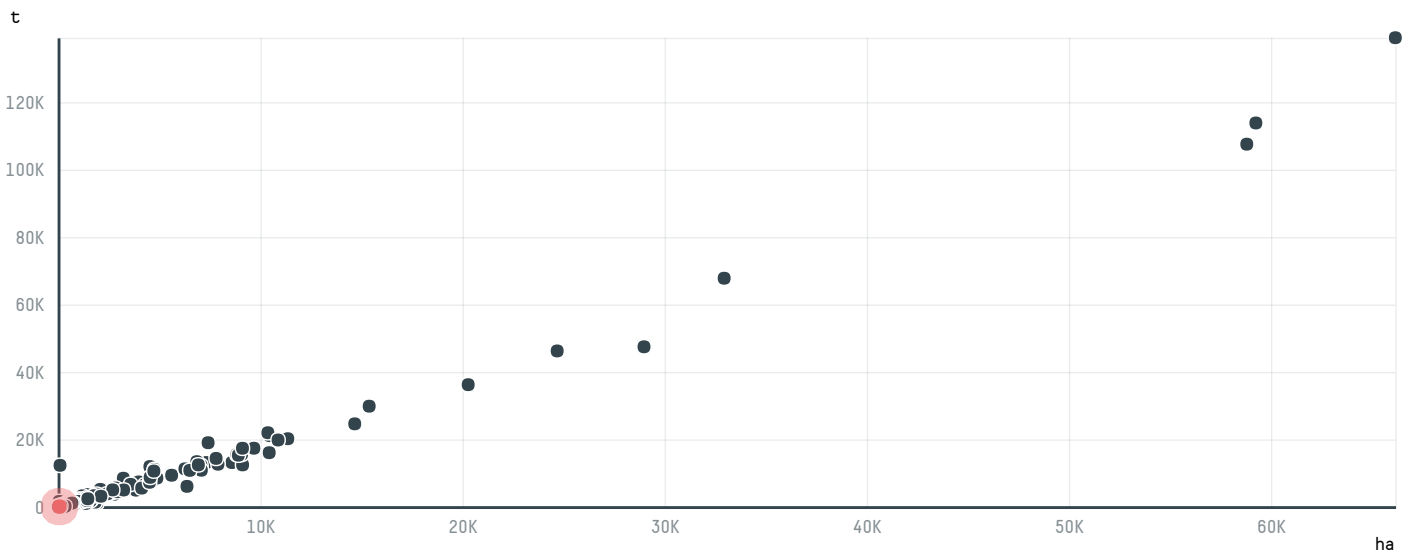

COMPARING COMPANIES IMPORTING COFFEE FROM BRAZIL IN 2016

Trase is a partnership between

In collaboration with

and many other organizations and individuals.

Donors

[Terms of Use](#) · [Privacy policy](#) · [Cookie policy](#) · [Contact us](#)

This website uses cookies to provide you with an improved user experience. By continuing to browse this site, you consent to the use of cookies and similar technologies. Please visit our [privacy policy](#) for further details.

I AGREE