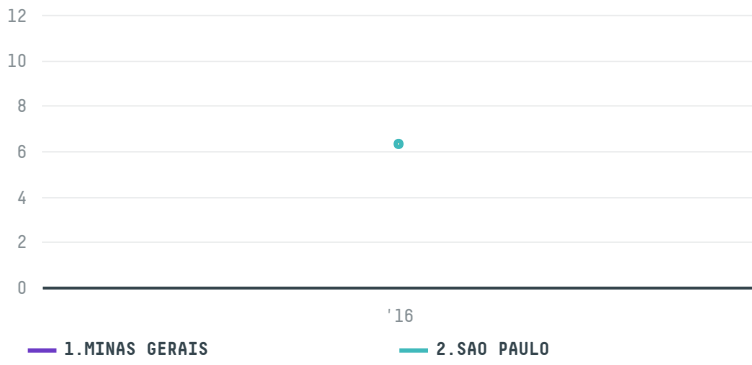

COMPARING COMPANIES IMPORTING COFFEE FROM BRAZIL IN 2016

Trase is a partnership between

In collaboration with

and many other organizations and individuals.

Donors

[Terms of Use](#) · [Privacy policy](#) · [Cookie policy](#) · [Contact us](#)

This website uses cookies to provide you with an improved user experience. By continuing to browse this site, you consent to the use of cookies and similar technologies. Please visit our [privacy policy](#) for further details.

I AGREE