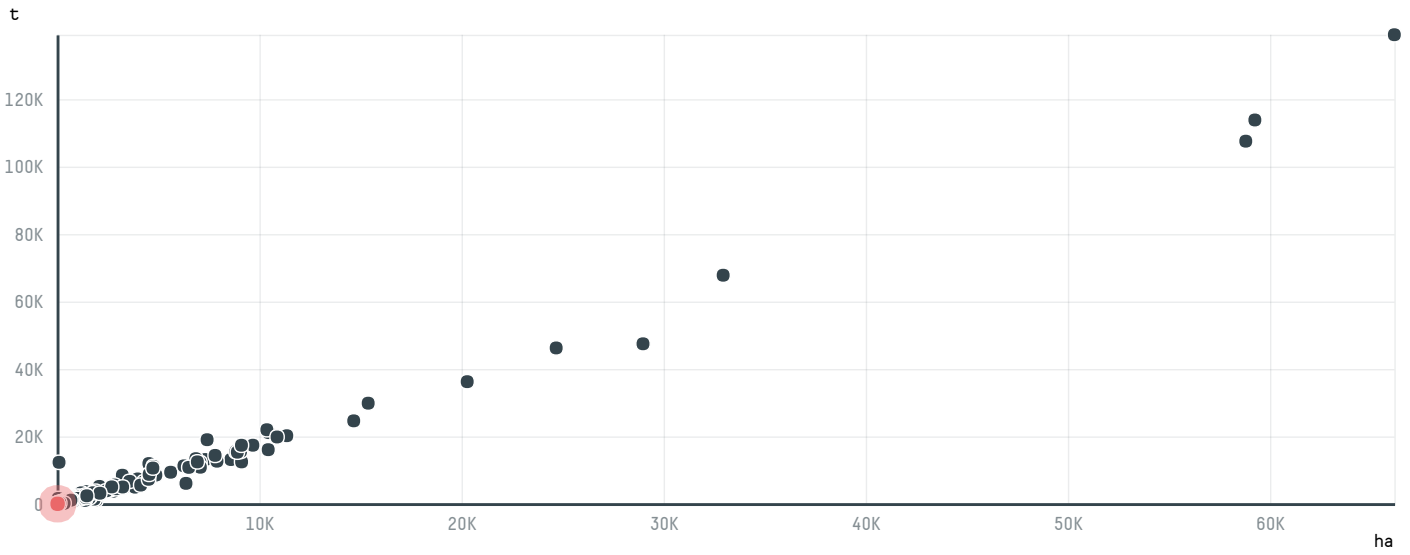

trase

COEX COFFEE INTERNATIONAL INC (EXP-0250/16A)

ACTIVITY	COMMODITY	COUNTRY	YEAR
Importer	Coffee	Brazil	2016

COEX COFFEE INTERNATIONAL INC (EXP-0250/16A) was the 1453rd largest importer of coffee from BRAZIL in 2016, accounting for 19 tons. As an importer, COEX COFFEE INTERNATIONAL INC (EXP-0250/16A) sources from 31 municipalities, or 5% of the coffee production municipalities. The main destination of the coffee imported by COEX COFFEE INTERNATIONAL INC (EXP-0250/16A) is UNITED STATES, accounting for 100% of the total.

TOP DESTINATION COUNTRIES OF COFFEE IMPORTED BY COEX COFFEE INTERNATIONAL INC (EXP-0250/16A):

Legend for the world map: N/A, <5K, >5K, >100K, >300K, >1M

COMPARING COMPANIES IMPORTING COFFEE FROM BRAZIL IN 2016