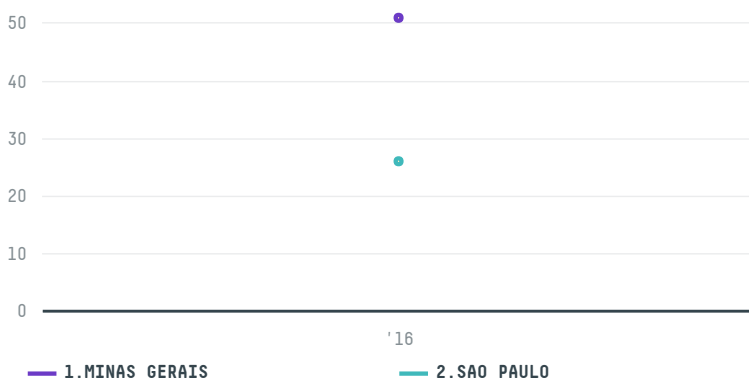

TOP DESTINATION COUNTRIES OF COFFEE IMPORTED BY BALZAC BROS & CO INC (EXP-0065/16):