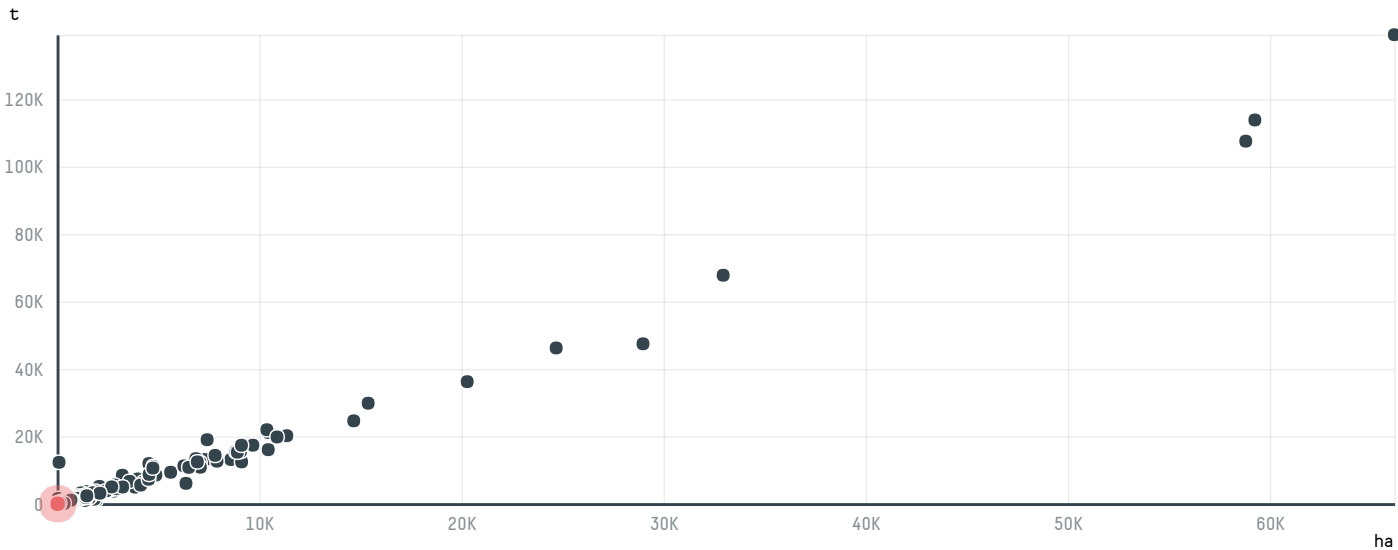

### TOP DESTINATION COUNTRIES OF COFFEE IMPORTED BY INTERAMERICAN COFFEE GMBH (EXP-0796/16):

□ N/A  <5K  >5K  >100K  >300K  >1M

COMPARING COMPANIES IMPORTING COFFEE FROM BRAZIL IN 2016

Trase is a partnership between