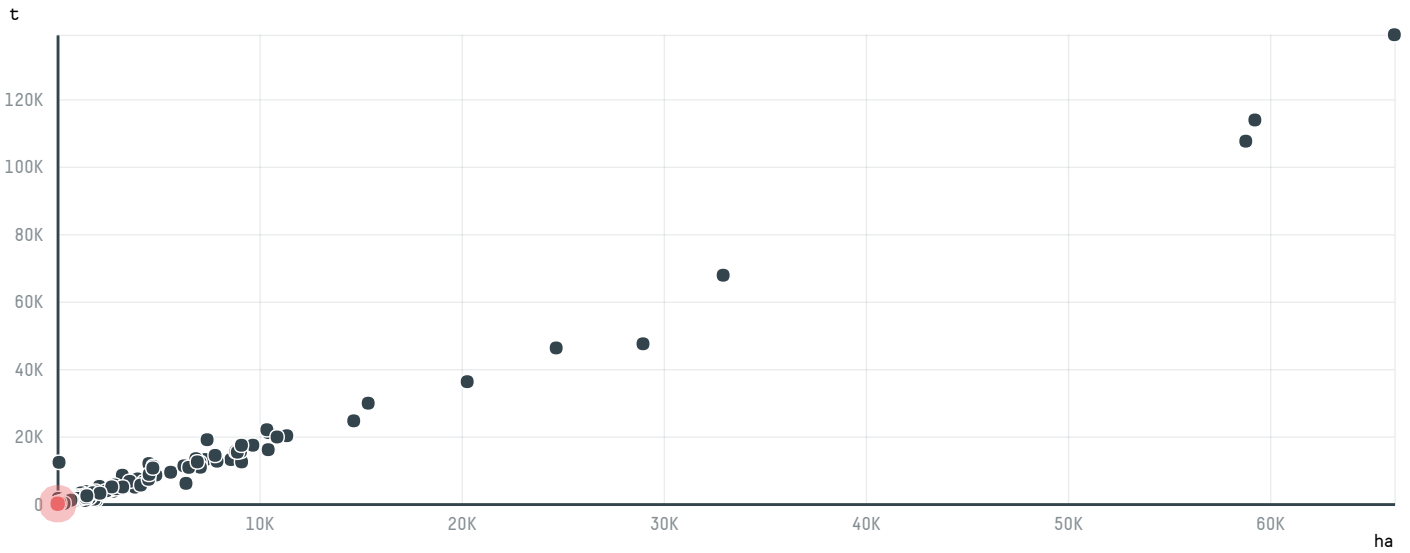

COMPARING COMPANIES IMPORTING COFFEE FROM BRAZIL IN 2016

Trase is a partnership between

In collaboration with

and many other organizations and individuals.

Donors

[Terms of Use](#) · [Privacy policy](#) · [Cookie policy](#) · [Contact us](#)

This website uses cookies to provide you with an improved user experience. By continuing to browse this site, you consent to the use of cookies and similar technologies. Please visit our [privacy policy](#) for further details.

I AGREE