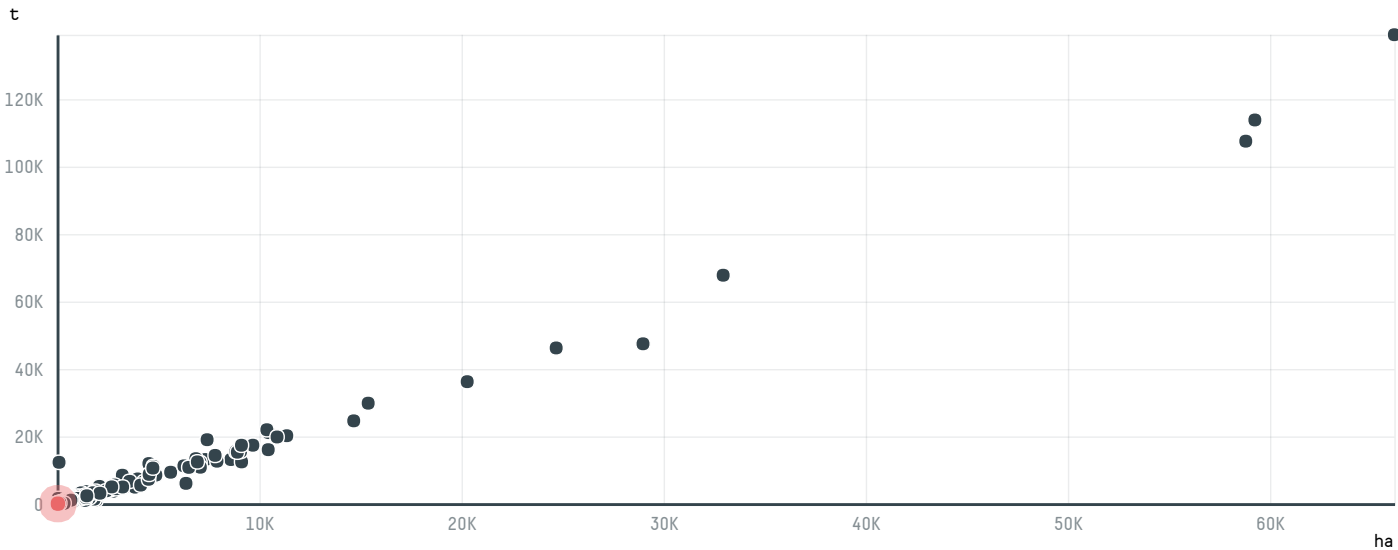

COMPARING COMPANIES IMPORTING COFFEE FROM BRAZIL IN 2016

Trase is a partnership between

In collaboration with

and many other organizations and individuals.

Donors

[Terms of Use](#) · [Privacy policy](#) · [Cookie policy](#) · [Contact us](#)

This website uses cookies to provide you with an improved user experience. By continuing to browse this site, you consent to the use of cookies and similar technologies. Please visit our [privacy policy](#) for further details.

I AGREE